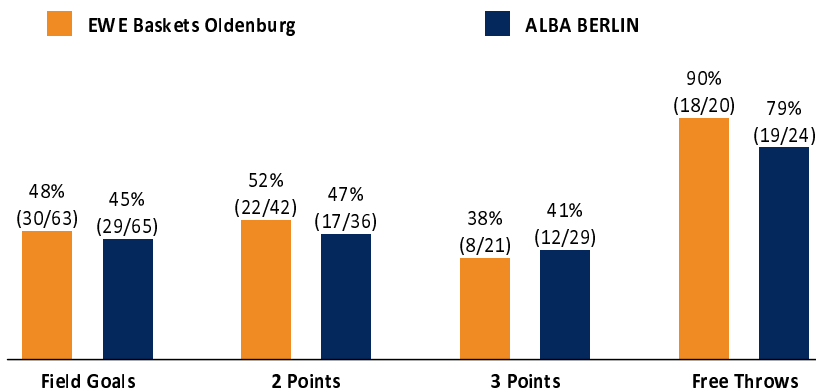

BER - ALBA BERLIN (Coach: GARCIA RENESES Alejandro)

No.	Name	Min	PTS	2 Points	3 Points	Field Goals	Free Throws	OR	DR	TR	AS	ST	TO	BS	SB	PF	FD	EFF	+/-	
0	LO Maodo	24:07	3	1/3 (33%)	0/5 (0%)	1/8 (13%)	1/2 (50%)		1	1	7	2			2		1	5	11	
5	GIFFEY Niels	17:39	8	1/3 (33%)	2/3 (67%)	3/6 (50%)			3	3	2				1	3		10	-4	
6	DELOW Maite	5:50	0	0/1 (0%)		0/1 (0%)										1		-1	-7	
*8	ERIKSSON Marcus	26:28	19	2/2 (100%)	5/6 (83%)	7/8 (88%)		1	2	3	1					3	2	22	3	
9	MATTISSECK Jonas	14:17	3		1/4 (25%)	1/4 (25%)			2	2	1					1	1	3	6	
10	SCHNEIDER Tim	6:56	2	1/1 (100%)	0/1 (0%)	1/2 (50%)										1		1	-4	
16	NIKIC Kresimir	DNP																		
*20	FONTECCHIO Simone	24:58	16	4/4 (100%)	1/1 (100%)	5/5 (100%)	5/6 (83%)				2			1		3	4	18	5	
32	THIEMANN Johannes	18:13	9	1/3 (33%)	0/1 (0%)	1/4 (25%)	7/8 (88%)	1	2	3	1	1			1	2	5	10	6	
*33	GRANGER Jayson	24:20	14	2/6 (33%)	3/6 (50%)	5/12 (42%)	1/2 (50%)	1	3	4	7	2	1			2	5	18	-9	
*43	SIKMA Luke	25:51	12	5/9 (56%)	0/2 (0%)	5/11 (45%)	2/2 (100%)	1	6	7	3	3	4			2	1	15	6	
*50	LAMMERS Ben	11:21	3	0/4 (0%)		0/4 (0%)	3/4 (75%)		1	1	2	3				4	4	4	2	
Team / Coach								1		1							1			
Totals			200:00	89	17/36 (47%)	12/29 (41%)	29/65 (45%)	19/24 (79%)	5	20	25	26	11	5	1	4	22	23	106	3

OLD	BER
12 / 31 / 43	5 / 20 / 25
19	26
23	22
22	23
17	5
3	11
40	20
8	1
10	8
0 (3:3)	20 (21:41)
10-0 (66:74)	12-0 (9:23)
	Lead Changes: 0
	Times Tied: 3

EASYS-CREDIT-BBL.DE

Alle offiziellen Statistiken der easyCredit BBL, Daten, Rekorde uvm. gibt es auf easyCredit-BBL.de! News, Stats, Tabelle und Spielplan für unterwegs: Kostenfrei für iOS und Android in der offiziellen Liga-App!

MAGENTA SPORT

Keinen Korb mehr verpassen - Alle Spiele der easyCredit BBL und des MagentaSport BBL Pokals LIVE und in HD! Das größte Basketball-Angebot Deutschlands zuhause und mobil! www.MagentaSport.de

LEGEND
Min Minutes Played   DR Defensive Rebounds   AS Assists   BS Blocked Shots   PF Fouls   +/- Plus-Minus-Rating
DNP Did Not Play   OR Offensive Rebounds   ST Steals   SB Shots Blocked   FD Fouls Drawn   * Starters
PTS Points   TR Total Rebounds   TO Turnovers   EFF Efficiency = ((PTS + TR + AS + ST + BS) - ((FGA - FGM) + (FTA - FTM) + TO))