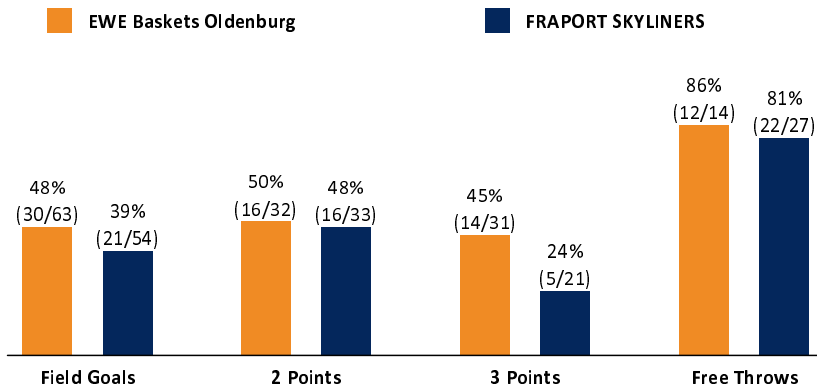

FRA - FRAPORT SKYLINERS (Coach: GLEIM Sebastian)

No.	Name	Min	PTS	2 Points	3 Points	Field Goals	Free Throws	OR	DR	TR	AS	ST	TO	BS	SB	PF	FD	EFF	+/-
*0	KONGA Konstantin	28:33	14	1/1 (100%)	4/8 (50%)	5/9 (56%)		1	5	6	1		3		1	2	5	14	-13
1	MOBLEY Matt	18:30	7	2/2 (100%)	1/4 (25%)	3/6 (50%)					1					3	1	5	-12
*2	KESSENS Michael	14:26	4	1/5 (20%)		1/5 (20%)	2/4 (50%)	3	3	6	2		3		1	2	2	3	-15
3	BEGUE Maximilian	1:21	0										1					-1	7
6	SCHOORMANN Len	14:38	10	3/3 (100%)	0/2 (0%)	3/5 (60%)	4/4 (100%)	2		2		1					2	11	-1
*20	MOORE Rasheed	19:08	2	0/5 (0%)		0/5 (0%)	2/2 (100%)	2	1	3	1				1	2	2	1	-2
21	MURPHY Kamari	23:13	16	5/10 (50%)		5/10 (50%)	6/7 (86%)		6	6		1	2			1	5	15	-16
*23	ROBERTSON Quantez	34:48	4	0/2 (0%)	0/3 (0%)	0/5 (0%)	4/4 (100%)		2	2	2		1			2	4	2	-30
*30	GUDMUNDSSON Jon Axel	32:32	12	4/4 (100%)	0/3 (0%)	4/7 (57%)	4/6 (67%)	4	4	5	2	3				4	7	15	-11
33	VÖLLER Marco	11:52	0	0/1 (0%)	0/1 (0%)	0/2 (0%)			4	4	1		1					2	4
77	MEREDITH Matthew	0:59	0															0	4
Team / Coach									2	2		3						-1	
Totals		200:00	69	16/33 (48%)	5/21 (24%)	21/54 (39%)	22/27 (81%)	8	27	35	13	4	17		3	16	28	66	-17

OLD	Rebounds OR/DR/TR	FRA
7 / 24 / 32		8 / 27 / 35
24	Assists	13
28	Fouls	16
16	Fouls Drawn	28
10	Turnovers	17
7	Steals	4
22	Points in the Paint	26
5	Second Chance Points	7
13	Fast Break Points	5
31 (81:50)	Biggest Lead	1 (1:2)
9-0 (61:38)	Biggest Scoring Run	10-0 (86:69)
	Lead Changes:	4
	Times Tied:	0

EASYS-CREDIT-BBL.DE

Alle offiziellen Statistiken der easyCredit BBL, Daten, Rekorde uvm. gibt es auf easyCredit-BBL.de! News, Stats, Tabelle und Spielplan für unterwegs: Kostenfrei für iOS und Android in der offiziellen Liga-App!

MAGENTA SPORT

Keinen Korb mehr verpassen - Alle Spiele der easyCredit BBL und des MagentaSport BBL Pokals LIVE und in HD! Das größte Basketball-Angebot Deutschlands zuhause und mobil! www.MagentaSport.de

LEGEND

Min Minutes Played   **DR** Defensive Rebounds   **AS** Assists   **BS** Blocked Shots   **PF** Fouls   **+/-** Plus-Minus-Rating
DNP Did Not Play   **OR** Offensive Rebounds   **ST** Steals   **SB** Shots Blocked   **FD** Fouls Drawn   ***** Starters
PTS Points   **TR** Total Rebounds   **TO** Turnovers   **EFF** Efficiency = ((PTS + TR + AS + ST + BS) - ((FGA - FGM) + (FTA - FTM) + TO))