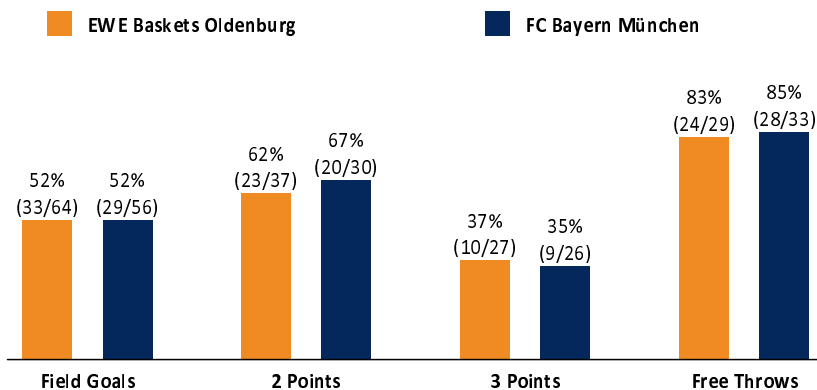

EWE Baskets Oldenburg 100 : 95

FC Bayern München

Referee: CICI Gentian
Umpires: ORUZGANI Zulfiqar / SIROWI Dennis
Commissioner: HOLSTEN Ingo

Oldenburg, EWE ARENA (6.000 Plätze), SO 20 DEZ 2020, 18:00, Game-ID: 25552

Summary table showing scores by quarter (Q1-Q4) for OLD and FCB.

OLD - EWE Baskets Oldenburg (Coach: DRIJENCIC Mladen)

Main player statistics table for EWE Baskets Oldenburg, including columns for No., Name, Min, PTS, 2 Points, 3 Points, Field Goals, Free Throws, and various advanced stats.

FCB - FC Bayern München (Coach: TRINCHIERI Andrea)

Main player statistics table for FC Bayern München, including columns for No., Name, Min, PTS, 2 Points, 3 Points, Field Goals, Free Throws, and various advanced stats.

Summary table comparing OLD and FCB on various performance metrics such as Rebounds, Assists, Fouls, and Steals.

EASYS-CREDIT-BBL.DE

Alle offiziellen Statistiken der easyCredit BBL, Daten, Rekorde uvm. gibt es auf easyCredit-BBL.de! News, Stats, Tabelle und Spielplan für unterwegs: Kostenlos für iOS und Android in der offiziellen Liga-App!

MAGENTA SPORT

Keinen Korb mehr verpassen - Alle Spiele der easyCredit BBL und des MagentaSport BBL Pokals LIVE und in HD! Das größte Basketball-Angebot Deutschlands zuhause und mobil! www.MagentaSport.de

LEGEND: Min Minutes Played, DR Defensive Rebounds, AS Assists, BS Blocked Shots, PF Fouls, +/- Plus-Minus-Rating, DNP Did Not Play, OR Offensive Rebounds, ST Steals, SB Shots Blocked, FD Fouls Drawn, * Starters, PTS Points, TR Total Rebounds, TO Turnovers, EFF Efficiency = ((PTS + TR + AS + ST + BS) - ((FGA - FGM) + (FTA - FTM) + TO))