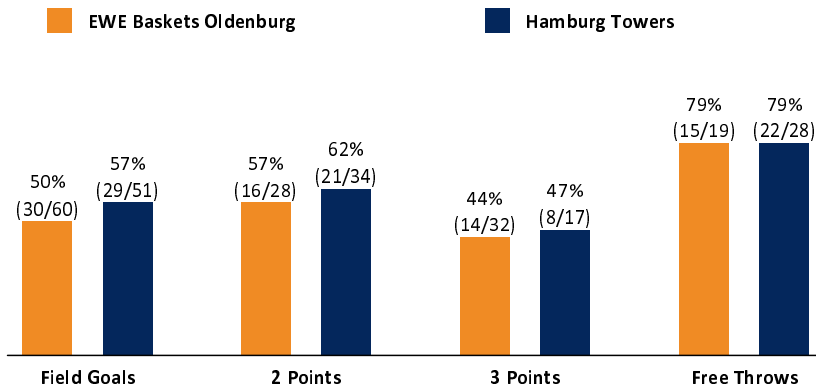

EWE Baskets Oldenburg 89 : 88

Hamburg Towers

Referee: KOVACEVIC Nesa
Umpires: ORUZGANI Zulfikar / KATTUR Radeesh
Commissioner: HOLSTEN Ingo

Oldenburg, EWE ARENA (6.000 Plätze), MI 10 FEB 2021, 20:30, Game-ID: 25638

Scoreboard table showing Q1, Q2, Q3, Q4 scores for OLD and HAM.

OLD - EWE Baskets Oldenburg (Coach: DRIJENCIC Mladen)

Main player statistics table for OLD team including columns for No., Name, Min, PTS, 2 Points, 3 Points, Field Goals, Free Throws, and various rebound/assist metrics.

HAM - Hamburg Towers (Coach: CALLES Pedro)

Main player statistics table for HAM team including columns for No., Name, Min, PTS, 2 Points, 3 Points, Field Goals, Free Throws, and various rebound/assist metrics.

Summary table comparing OLD and HAM on metrics like Rebounds, Assists, Fouls, Turnovers, Steals, Points in the Paint, etc.

EASYS-CREDIT-BBL.DE

Alle offiziellen Statistiken der easyCredit BBL, Daten, Rekorde uvm. gibt es auf easyCredit-BBL.de! News, Stats, Tabelle und Spielplan für unterwegs: Kostenfrei für iOS und Android in der offiziellen Liga-App!

MAGENTA SPORT

Keinen Korb mehr verpassen - Alle Spiele der easyCredit BBL und des MagentaSport BBL Pokals LIVE und in HD! Das größte Basketball-Angebot Deutschlands zuhause und mobil! www.MagentaSport.de

LEGEND: Min Minutes Played, DR Defensive Rebounds, AS Assists, BS Blocked Shots, PF Fouls, +/- Plus-Minus-Rating, DNP Did Not Play, OR Offensive Rebounds, ST Steals, SB Shots Blocked, FD Fouls Drawn, * Starters, PTS Points, TR Total Rebounds, TO Turnovers, EFF Efficiency = ((PTS + TR + AS + ST + BS) - ((FGA - FGM) + (FTA - FTM) + TO))