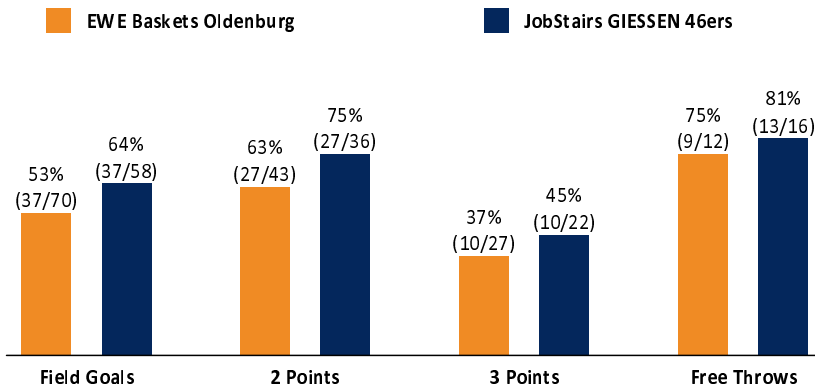

GIE - JobStairs GIESSEN 46ers (Coach: SCHOLZ Rolf)

No.	Name	Min	PTS	2 Points	3 Points	Field Goals	Free Throws	OR	DR	TR	AS	ST	TO	BS	SB	PF	FD	EFF	+/-	
*1	STARK Jonathan	25:50	14	4/5 (80%)	1/3 (33%)	5/8 (63%)	3/4 (75%)		1	1	3		1	1			5	14	-14	
2	HAMILTON Isaac	9:35	8	4/4 (100%)		4/4 (100%)		1		1		1				1		10	-3	
4	KRAUSHAAR Bjarne	3:05	0	0/1 (0%)		0/1 (0%)					1							0	0	
5	KÖPPEL Tim	DNP																		
8	PIJANIC Alen	21:07	7	2/3 (67%)	1/1 (100%)	3/4 (75%)		2	5	7	3		2		1	2		14	8	
10	UHELMANN Tim	DNP																		
*11	GARRETT Diante	31:54	10	5/6 (83%)	0/4 (0%)	5/10 (50%)			1	1	5		3			2	1	8	13	
15	BOWMAN Brandon	26:51	19	4/4 (100%)	2/5 (40%)	6/9 (67%)	5/5 (100%)	1	3	4	1		2			1	3	19	-2	
20	ZYLKA Ferdinand	1:54	0	0/1 (0%)		0/1 (0%)										1		-1	-2	
*31	JAMES JR. Scottie	22:14	2	1/2 (50%)	0/1 (0%)	1/3 (33%)			4	4	3		1			2	1	6	0	
*33	THOMAS Brandon	34:02	25	5/6 (83%)	4/6 (67%)	9/12 (75%)	3/5 (60%)		3	3		2	1			2	5	24	11	
*54	BRYANT John	23:28	12	2/4 (50%)	2/2 (100%)	4/6 (67%)	2/2 (100%)		5	5	4			1		4	2	20	9	
Team / Coach									1	1								1		
Totals			200:00	97	27/36 (75%)	10/22 (45%)	37/58 (64%)	13/16 (81%)	4	23	27	20	3	10	2	1	15	17	115	4

OLD	GIE
12 / 17 / 29	4 / 23 / 27
22	Rebounds OR/DR/TR
17	Assists
15	Fouls
7	Fouls Drawn
6	Turnovers
	Steals
36	Points in the Paint
14	Second Chance Points
	Fast Break Points
11 (72:61)	Biggest Lead
10-0 (72:61)	Biggest Scoring Run
	Lead Changes: 9
	Times Tied: 7

EASycREDIT-BBL.DE

Alle offiziellen Statistiken der easyCredit BBL, Daten, Rekorde uvm. gibt es auf easyCredit-BBL.de! News, Stats, Tabelle und Spielplan für unterwegs: Kostenfrei für iOS und Android in der offiziellen Liga-App!

MAGENTA SPORT

Keinen Korb mehr verpassen - Alle Spiele der easyCredit BBL und des MagentaSport BBL Pokals LIVE und in HD! Das größte Basketball-Angebot Deutschlands zuhause und mobil! www.MagentaSport.de

LEGEND
Min Minutes Played   DR Defensive Rebounds   AS Assists   BS Blocked Shots   PF Fouls   +/- Plus-Minus-Rating
DNP Did Not Play   OR Offensive Rebounds   ST Steals   SB Shots Blocked   FD Fouls Drawn   * Starters
PTS Points   TR Total Rebounds   TO Turnovers   EFF Efficiency = ((PTS + TR + AS + ST + BS) - ((FGA - FGM) + (FTA - FTM) + TO))