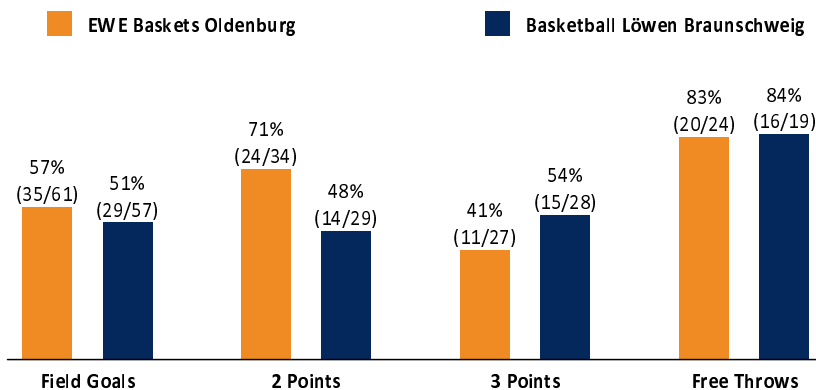

BRA - Basketball Löwen Braunschweig (Coach: STROBL Pete)

No.	Name	Min	PTS	2 Points	3 Points	Field Goals	Free Throws	OR	DR	TR	AS	ST	TO	BS	SB	PF	FD	EFF	+/-
*0	WANK Lukas	21:43	0	0/1 (0%)	0/2 (0%)	0/3 (0%)			1	1	1	2	2			2	1	-1	-12
1	KONE Bazoumana	16:27	10	2/3 (67%)	2/2 (100%)	4/5 (80%)						2	3	1	1	2	2	9	-3
2	WATKINS Anthony	DNP																	
3	ZEEB Garai	0:12	0															0	0
*4	VAN SLOOTEN Luc	14:22	5	1/1 (100%)	1/4 (25%)	2/5 (40%)			2	2		1	1			3		4	-8
*8	ROBINSON James	30:05	20	1/4 (25%)	5/5 (100%)	6/9 (67%)	3/3 (100%)		4	4	4	2	1				5	26	-11
12	GÖTTSCHE Jannik	DNP																	
15	PETERKA Martin	14:01	12	1/1 (100%)	2/3 (67%)	3/4 (75%)	4/4 (100%)	1	1	2	1					2	1	14	-5
24	VELICKA Arnas	24:58	17	1/3 (33%)	3/5 (60%)	4/8 (50%)	6/6 (100%)				6		6		1	1	6	13	-2
*34	SCHILLING Gavin	29:12	11	4/7 (57%)	0/1 (0%)	4/8 (50%)	3/6 (50%)	4	6	10	5		1			4	7	18	-6
*35	JALLOW Karim	32:16	12	3/7 (43%)	2/4 (50%)	5/11 (45%)			3	3	3	2	1	2	1	2		15	-5
44	TURUDIC Benedikt	16:44	2	1/2 (50%)	0/2 (0%)	1/4 (25%)			2	2	2	1	1			2		3	-8
Team / Coach								1	1	2			1				1		
Totals		200:00	89	14/29 (48%)	15/28 (54%)	29/57 (51%)	16/19 (84%)	6	20	26	22	10	17	3	3	18	22	102	-12

OLD	BRA
9 / 21 / 30	6 / 20 / 26
27	Rebounds OR/DR/TR
22	Assists
18	Fouls
13	Fouls Drawn
9	Turnovers
34	Steals
11	Points in the Paint
11	Second Chance Points
11	Fast Break Points
19 (87:68)	Biggest Lead
7-0 (31:21)	Biggest Scoring Run
	Lead Changes: 0
	Times Tied: 2

EASycREDIT-BBL.DE

Alle offiziellen Statistiken der easyCredit BBL, Daten, Rekorde uvm. gibt es auf easyCredit-BBL.de! News, Stats, Tabelle und Spielplan für unterwegs: Kostenfrei für iOS und Android in der offiziellen Liga-App!

MAGENTA SPORT

Keinen Korb mehr verpassen - Alle Spiele der easyCredit BBL und des MagentaSport BBL Pokals LIVE und in HD! Das größte Basketball-Angebot Deutschlands zuhause und mobil! www.MagentaSport.de

LEGEND
Min Minutes Played   DR Defensive Rebounds   AS Assists   BS Blocked Shots   PF Fouls   +/- Plus-Minus-Rating
DNP Did Not Play   OR Offensive Rebounds   ST Steals   SB Shots Blocked   FD Fouls Drawn   * Starters
PTS Points   TR Total Rebounds   TO Turnovers   EFF Efficiency = ((PTS + TR + AS + ST + BS) - ((FGA - FGM) + (FTA - FTM) + TO))