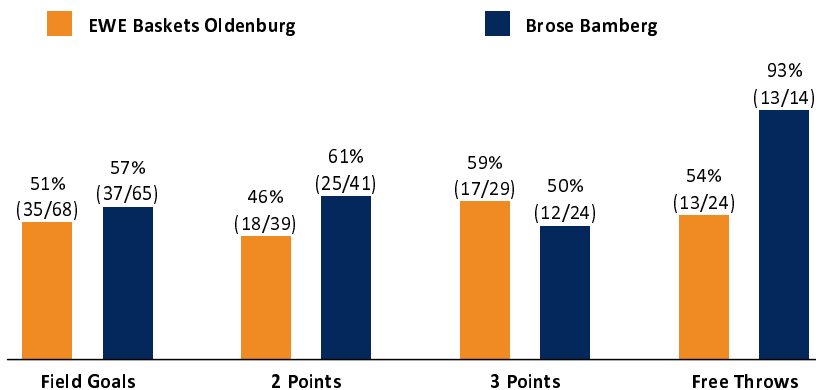

BAM - Brose Bamberg (Coach: ROIJAKKERS Johan)

No.	Name	Min	PTS	2 Points	3 Points	Field Goals	Free Throws	OR	DR	TR	AS	ST	TO	BS	SB	PF	FD	EFF	+/-	
*3	LOCKHART Dominic	18:00	9		3/4 (75%)	3/4 (75%)			1	1	2		1			1	1	10	-1	
12	PLESCHER Moritz	5:14	2	1/1 (100%)		1/1 (100%)			1	1						1	3	-1		
*17	SERIC Mateo	7:17	0													1	0	1		
20	FIELER Chase	16:55	11	4/5 (80%)	1/2 (50%)	5/7 (71%)		1	2	3	2			1		2	2	15	5	
*22	HALL Devon	23:27	10	2/3 (67%)	2/4 (50%)	4/7 (57%)		1	3	4	3		5			1	1	9	-1	
25	OGBE Kenneth	20:55	13	4/8 (50%)	1/4 (25%)	5/12 (42%)	2/2 (100%)	1	3	4	1	1			1	2	2	12	-2	
27	THOMPSON Shevon	15:45	9	4/5 (80%)		4/5 (80%)	1/1 (100%)	1	2	3			3	1		3	1	9	-4	
33	HUNDT Bennet	19:40	12	0/1 (0%)	3/5 (60%)	3/6 (50%)	3/3 (100%)		1	1	5		1			2	4	14	9	
43	SENGFELDER Christian	17:56	15	6/7 (86%)	0/2 (0%)	6/9 (67%)	3/4 (75%)	1		1						5	2	12	-2	
*45	KRAVISH David	22:07	10	4/8 (50%)		4/8 (50%)	2/2 (100%)	1	10	11	3	1	2	2		3	2	21	-2	
50	GRÜTTNER BACOU Joanic	12:29	3	0/1 (0%)	1/1 (100%)	1/2 (50%)			2	2	4	1				1	1	9	3	
*55	LARSON Tyler	20:15	5	0/2 (0%)	1/2 (50%)	1/4 (25%)	2/2 (100%)	1	1	2	5	1	2		1	1	3	8	-10	
Team / Coach								4		4							4			
Totals			200:00	99	25/41 (61%)	12/24 (50%)	37/65 (57%)	13/14 (93%)	11	26	37	25	4	14	4	2	23	18	126	-1

OLD	BAM
12 / 18 / 30	11 / 26 / 37
26	Rebounds OR/DR/TR
19	Assists
23	Fouls
9	Fouls Drawn
9	Turnovers
9	Steals
28	Points in the Paint
16	Second Chance Points
20	Fast Break Points
10 (48:38)	Biggest Lead
7-0 (9:7)	Biggest Scoring Run
	Lead Changes: 3
	Times Tied: 5

EASycREDIT-BBL.DE

Alle offiziellen Statistiken der easyCredit BBL, Daten, Rekorde uvm. gibt es auf easyCredit-BBL.de! News, Stats, Tabelle und Spielplan für unterwegs: Kostenfrei für iOS und Android in der offiziellen Liga-App!

MAGENTA SPORT

Keinen Korb mehr verpassen - Alle Spiele der easyCredit BBL und des MagentaSport BBL Pokals LIVE und in HD! Das größte Basketball-Angebot Deutschlands zuhause und mobil! www.MagentaSport.de

LEGEND
Min Minutes Played   DR Defensive Rebounds   AS Assists   BS Blocked Shots   PF Fouls   +/- Plus-Minus-Rating
DNP Did Not Play   OR Offensive Rebounds   ST Steals   SB Shots Blocked   FD Fouls Drawn   * Starters
PTS Points   TR Total Rebounds   TO Turnovers   EFF Efficiency = ((PTS + TR + AS + ST + BS) - ((FGA - FGM) + (FTA - FTM) + TO))