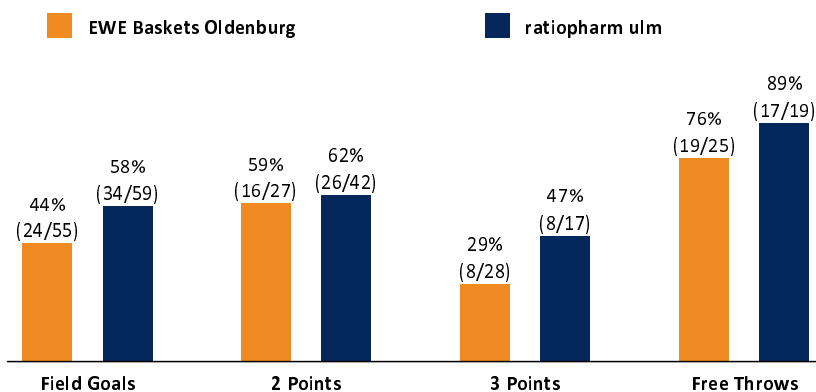

EWE Baskets Oldenburg 75 : 93

ratiopharm ulm

Referee: SIMONOW Konstantin
Umpires: ORUZGANI Zulfikar / KRÜPER Moritz
Commissioner: HOLSTEN Ingo

Oldenburg, EWE ARENA (6.000 Plätze), SA 24 APR 2021, 18:00, Game-ID: 25754

Scoreboard table showing Q1, Q2, Q3, Q4 scores for OLD and ULM.

OLD - EWE Baskets Oldenburg (Coach: DRIJENCIC Mladen)

Main player statistics table for OLD team including columns for No., Name, Min, PTS, 2 Points, 3 Points, Field Goals, Free Throws, OR, DR, TR, AS, ST, TO, BS, SB, PF, FD, EFF, +/-.

ULM - ratiopharm ulm (Coach: LAKOVIC Jaka)

Main player statistics table for ULM team including columns for No., Name, Min, PTS, 2 Points, 3 Points, Field Goals, Free Throws, OR, DR, TR, AS, ST, TO, BS, SB, PF, FD, EFF, +/-.

Summary statistics table comparing OLD and ULM across various categories like Rebounds, Assists, Fouls, etc.

EASycRedit-BBL.de

Alle offiziellen Statistiken der easycrredit BBL, Daten, Rekorde uvm. gibt es auf easycrredit-BBL.de! News, Stats, Tabelle und Spielplan für unterwegs: Kostenfrei für iOS und Android in der offiziellen Liga-App!

MAGENTA SPORT

Keinen Korb mehr verpassen - Alle Spiele der easycrredit BBL und des MagentaSport BBL Pokals LIVE und in HD! Das größte Basketball-Angebot Deutschlands zuhause und mobil! www.MagentaSport.de

LEGEND

Min Minutes Played, DR Defensive Rebounds, AS Assists, BS Blocked Shots, PF Fouls, +/- Plus-Minus-Rating
DNP Did Not Play, OR Offensive Rebounds, ST Steals, SB Shots Blocked, FD Fouls Drawn, * Starters
PTS Points, TR Total Rebounds, TO Turnovers, EFF Efficiency = ((PTS + TR + AS + ST + BS) - ((FGA - FGM) + (FTA - FTM) + TO))