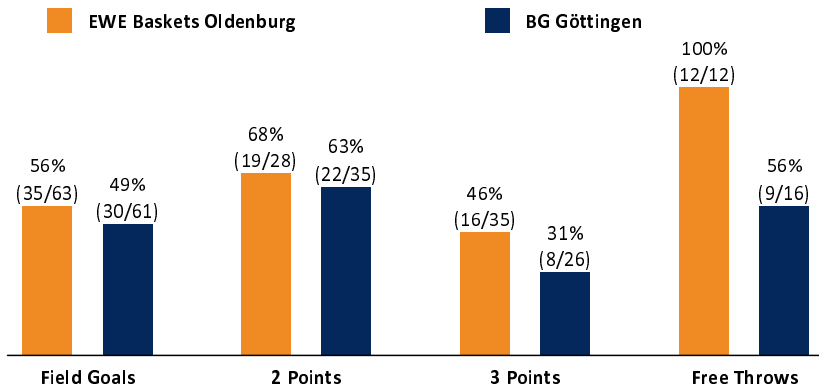

EWE Baskets Oldenburg 98 : 77

BG Göttingen

Referee: KOVACEVIC Nesa
Umpires: CICI Gentian / SIROWI Dennis
Commissioner: HOLSTEN Ingo

Oldenburg, EWE ARENA (6.000 Plätze), DI 11 MAI 2021, 19:00, Game-ID: 25762

Scoreboard table showing Q1, Q2, Q3, Q4 scores for OLD and GOT.

OLD - EWE Baskets Oldenburg (Coach: DRIJENCIC Mladen)

Main player statistics table for OLD team including columns for No., Name, Min, PTS, 2 Points, 3 Points, Field Goals, Free Throws, and various rebound/assist metrics.

GOT - BG Göttingen (Coach: MOORS Roel)

Main player statistics table for GOT team including columns for No., Name, Min, PTS, 2 Points, 3 Points, Field Goals, Free Throws, and various rebound/assist metrics.

Summary table comparing OLD and GOT teams across various categories like Rebounds, Assists, Fouls, Turnovers, Steals, Points in the Paint, etc.

EASycREDIT-BBL.DE

Alle offiziellen Statistiken der easyCredit BBL, Daten, Rekorde uvm. gibt es auf easyCredit-BBL.de! News, Stats, Tabelle und Spielplan für unterwegs: Kostenlos für iOS und Android in der offiziellen Liga-App!

MAGENTA SPORT

Keinen Korb mehr verpassen - Alle Spiele der easyCredit BBL und des MagentaSport BBL Pokals LIVE und in HD! Das größte Basketball-Angebot Deutschlands zuhause und mobil! www.MagentaSport.de

LEGEND: Min Minutes Played, DR Defensive Rebounds, AS Assists, BS Blocked Shots, PF Fouls, +/- Plus-Minus-Rating, DNP Did Not Play, OR Offensive Rebounds, ST Steals, SB Shots Blocked, FD Fouls Drawn, * Starters, PTS Points, TR Total Rebounds, TO Turnovers, EFF Efficiency = ((PTS + TR + AS + ST + BS) - ((FGA - FGM) + (FTA - FTM) + TO))