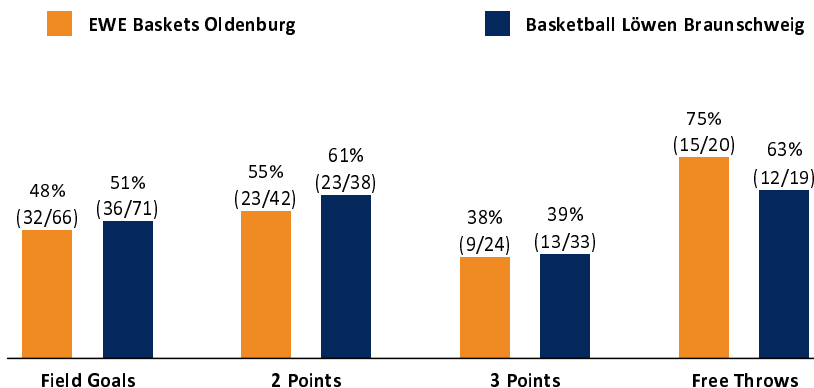

BRA - Basketball Löwen Braunschweig (Coach: STROBL Pete)

No.	Name	Min	PTS	2 Points	3 Points	Field Goals	Free Throws	OR	DR	TR	AS	ST	TO	BS	SB	PF	FD	EFF	+/-	
0	WANK Lukas	19:42	8	0/1 (0%)	2/5 (40%)	2/6 (33%)	2/2 (100%)		1	1	3		1				3	7	7	
3	ZEEB Garai	11:40	3		1/3 (33%)	1/3 (33%)		1		1	2	1	2			1	2	3	15	
4	VAN SLOOTEN Luc	10:48	5	1/1 (100%)	1/2 (50%)	2/3 (67%)		1	2	3			1			1		6	18	
*5	ALLEN Bryon	27:31	18	7/10 (70%)	1/5 (20%)	8/15 (53%)	1/1 (100%)	3	6	9	4		3			2	1	21	-3	
*7	MEISNER Lukas	27:28	8	1/4 (25%)	2/5 (40%)	3/9 (33%)		1	5	6	2	1	1		1	1	2	10	-6	
*8	ROBINSON James	25:04	17	3/5 (60%)	3/3 (100%)	6/8 (75%)	2/4 (50%)	1	1	2	5					2	5	20	2	
11	MUSHIDI Kostja	19:18	13	3/5 (60%)	1/4 (25%)	4/9 (44%)	4/5 (80%)		2	2	2		1			3	4	10	2	
12	GÖTTSCHE Jannik	DNP																		
15	PETERKA Martin	19:40	10	2/3 (67%)	2/4 (50%)	4/7 (57%)	0/2 (0%)	1	4	5			1			4	1	9	8	
*34	SCHILLING Gavin	18:07	8	4/6 (67%)		4/6 (67%)		4	4	8		1	2			5	2	13	-3	
*35	JALLOW Karim	20:42	7	2/3 (67%)	0/2 (0%)	2/5 (40%)	3/5 (60%)		3	3	1	1				3	4	7	5	
Team / Coach								1		1							1			
Totals			200:00	97	23/38 (61%)	13/33 (39%)	36/71 (51%)	12/19 (63%)	13	28	41	19	4	12		1	22	24	107	9

OLD	BRA
9 / 27 / 36	13 / 28 / 41
20	19
24	22
22	24
9	12
6	4
40	36
8	15
6	6
15 (30:15)	12 (73:85)
9-0 (24:10)	7-0 (47:44)
	Lead Changes: 3
	Times Tied: 3

EASYCREDIT-BBL.DE

Alle offiziellen Statistiken der easyCredit BBL, Daten, Rekorde uvm. gibt es auf easyCredit-BBL.de! News, Stats, Tabelle und Spielplan für unterwegs: Kostenfrei für iOS und Android in der offiziellen Liga-App!

MAGENTA SPORT

Keinen Korb mehr verpassen - Alle Spiele der easyCredit BBL und des MagentaSport BBL Pokals LIVE und in HD! Das größte Basketball-Angebot Deutschlands zuhause und mobil! www.MagentaSport.de

LEGEND

Min Minutes Played   DR Defensive Rebounds   AS Assists   BS Blocked Shots   PF Fouls   +/- Plus-Minus-Rating
DNP Did Not Play   OR Offensive Rebounds   ST Steals   SB Shots Blocked   FD Fouls Drawn   * Starters
PTS Points   TR Total Rebounds   TO Turnovers   EFF Efficiency = ((PTS + TR + AS + ST + BS) - ((FGA - FGM) + (FTA - FTM) + TO))