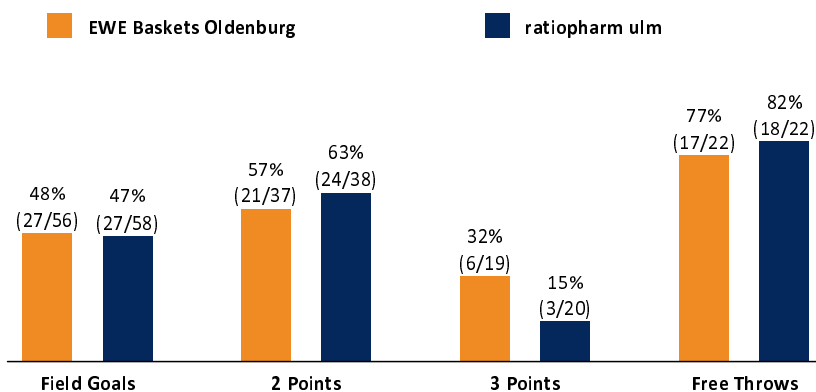

ULM - ratiopharm ulm (Coach: LAKOVIC Jaka)

No.	Name	Min	PTS	2 Points	3 Points	Field Goals	Free Throws	OR	DR	TR	AS	ST	TO	BS	SB	PF	FD	EFF	+/-	
1	CONGER Demetrius	16:36	8	3/7 (43%)		3/7 (43%)	2/2 (100%)		1	1						1	2	5	-3	
*3	CLARK Cameron	21:10	12	4/5 (80%)		4/5 (80%)	4/5 (80%)		4	4		1	3			4	4	12	0	
6	GÜNTHER Per	6:34	7	2/2 (100%)	1/2 (50%)	3/4 (75%)										1		6	-11	
7	PETRUCELLI John	19:44	4	1/2 (50%)	0/3 (0%)	1/5 (20%)	2/2 (100%)		1	1	1	1				2	2	3	0	
9	STOLL Marius	DNP																		
11	WILKINS Isaiah	13:44	2	1/2 (50%)		1/2 (50%)		4	1	5		1						7	-4	
*13	OBST Andreas	32:23	5	1/3 (33%)	1/4 (25%)	2/7 (29%)		1	2	3	1		2			3	1	2	1	
*21	OSETKOWSKI Dylan	26:16	9	3/6 (50%)	1/3 (33%)	4/9 (44%)		2	5	7	4	2				2	2	17	2	
*23	CAUPAIN Troy	33:35	11	1/2 (50%)	0/5 (0%)	1/7 (14%)	9/12 (75%)		6	6	8		2			2	9	14	9	
27	KRIMMER Moritz	DNP																		
*33	HECKMANN Patrick	11:17	4	2/3 (67%)	0/2 (0%)	2/5 (40%)					2	1	1			3		3	-2	
35	HOLMAN Aric	18:41	13	6/6 (100%)	0/1 (0%)	6/7 (86%)	1/1 (100%)		1	1	1					3	2	14	-2	
Team / Coach								1	3	4			1		1		3			
Totals			200:00	75	24/38 (63%)	3/20 (15%)	27/58 (47%)	18/22 (82%)	8	24	32	17	6	9			22	22	86	-2

OLD	Rebounds OR/DR/TR	ULM
6 / 24 / 30		8 / 24 / 32
20	Assists	17
22	Fouls	22
21	Fouls Drawn	22
11	Turnovers	9
4	Steals	6
38	Points in the Paint	32
5	Second Chance Points	10
7	Fast Break Points	4
15 (24:9)	Biggest Lead	8 (51:59)
9-0 (24:9)	Biggest Scoring Run	8-0 (24:17)
	Lead Changes:	2
	Times Tied:	6

EASYS-CREDIT-BBL.DE

Alle offiziellen Statistiken der easyCredit BBL, Daten, Rekorde uvm. gibt es auf easyCredit-BBL.de! News, Stats, Tabelle und Spielplan für unterwegs: Kostenfrei für iOS und Android in der offiziellen Liga-App!

MAGENTA SPORT

Keinen Korb mehr verpassen - Alle Spiele der easyCredit BBL und des MagentaSport BBL Pokals LIVE und in HD! Das größte Basketball-Angebot Deutschlands zuhause und mobil! www.MagentaSport.de

LEGEND

Min Minutes Played   DR Defensive Rebounds   AS Assists   BS Blocked Shots   PF Fouls   +/- Plus-Minus-Rating
DNP Did Not Play   OR Offensive Rebounds   ST Steals   SB Shots Blocked   FD Fouls Drawn   * Starters
PTS Points   TR Total Rebounds   TO Turnovers   EFF Efficiency = ((PTS + TR + AS + ST + BS) - ((FGA - FGM) + (FTA - FTM) + TO))