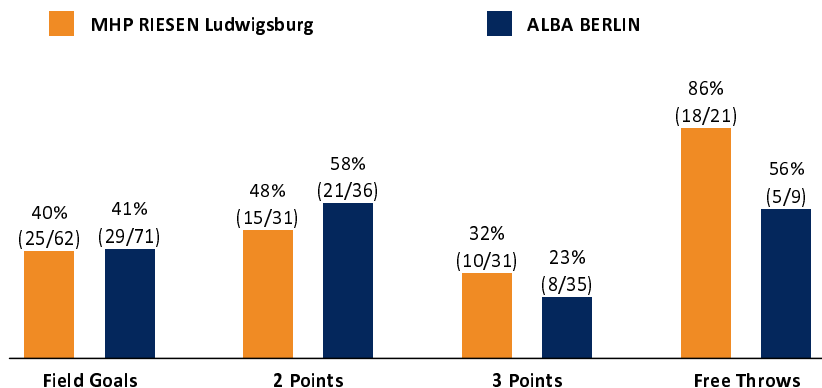

MHP RIESEN Ludwigsburg 78 : 71

ALBA BERLIN

Referee: FRITZ Clemens
Umpires: REITER Moritz / MADINGER Christof
Commissioner: EICHHORN Christian

Ludwigsburg, MHPArena (4.129Plätze), DI 8 DEZ 2020, 20:30, Game-ID: 25525

Scoreboard table showing Q1, Q2, Q3, Q4 scores for LUD and BER.

LUD - MHP RIESEN Ludwigsburg (Coach: PATRICK John)

Main player statistics table for Ludwigsburg including columns for No., Name, Min, PTS, 2 Points, 3 Points, Field Goals, Free Throws, OR, DR, TR, AS, ST, TO, BS, SB, PF, FD, EFF, +/-.

BER - ALBA BERLIN (Coach: GARCIA RENESES Alejandro)

Main player statistics table for Alba Berlin including columns for No., Name, Min, PTS, 2 Points, 3 Points, Field Goals, Free Throws, OR, DR, TR, AS, ST, TO, BS, SB, PF, FD, EFF, +/-.

Summary statistics table comparing LUD and BER across categories like Rebounds, Assists, Fouls, Turnovers, Steals, Points in the Paint, etc.

EASycREDIT-BBL.DE

Alle offiziellen Statistiken der easycCredit BBL, Daten, Rekorde uvm. gibt es auf easycCredit-BBL.de! News, Stats, Tabelle und Spielplan für unterwegs: Kostenlos für iOS und Android in der offiziellen Liga-App!

MAGENTA SPORT

Keinen Korb mehr verpassen - Alle Spiele der easycCredit BBL und des MagentaSport BBL Pokals LIVE und in HD! Das größte Basketball-Angebot Deutschlands zuhause und mobil! www.MagentaSport.de

LEGEND: Min Minutes Played, DR Defensive Rebounds, AS Assists, BS Blocked Shots, PF Fouls, +/- Plus-Minus-Rating, DNP Did Not Play, OR Offensive Rebounds, ST Steals, SB Shots Blocked, FD Fouls Drawn, * Starters, PTS Points, TR Total Rebounds, TO Turnovers, EFF Efficiency = ((PTS + TR + AS + ST + BS) - ((FGA - FGM) + (FTA - FTM) + TO))