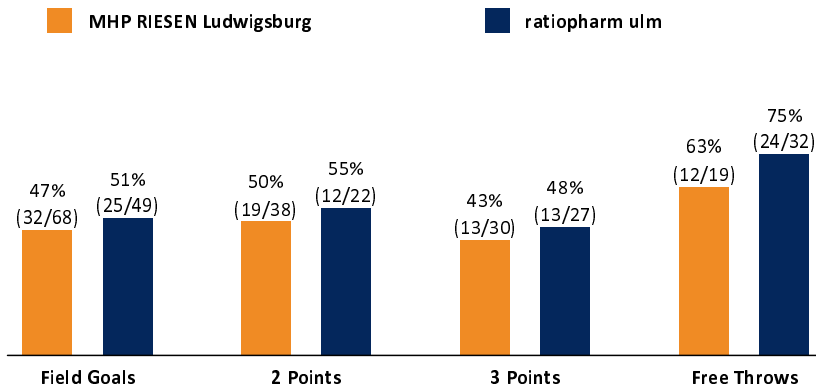

ULM - ratiopharm ulm (Coach: LAKOVIC Jaka)

No.	Name	Min	PTS	2 Points	3 Points	Field Goals	Free Throws	OR	DR	TR	AS	ST	TO	BS	SB	PF	FD	EFF	+/-	
1	CONGER Demetrius	10:35	4		1/2 (50%)	1/2 (50%)	1/2 (50%)		1	1			1				1	2	7	
6	GÜNTHER Per	14:57	7	1/3 (33%)	1/2 (50%)	2/5 (40%)	2/2 (100%)		1	1	3					1	2	8	-4	
*10	PHILIPPS Christoph	17:22	8	1/2 (50%)	1/2 (50%)	2/4 (50%)	3/4 (75%)	1	2	3	1					4	3	9	-6	
11	WILKINS Isaiah	8:17	0	0/1 (0%)		0/1 (0%)		1	1	2	1	1				3		3	-5	
13	OBST Andreas	24:16	12	1/2 (50%)	2/4 (50%)	3/6 (50%)	4/7 (57%)		4	4	1		3			2	3	8	2	
17	BRETZEL Nicolas	DNP																		
*21	OSETKOWSKI Dylan	31:43	10	2/5 (40%)	1/3 (33%)	3/8 (38%)	3/4 (75%)	1	7	8	2		6	1	1	4	5	9	3	
*22	KLEPEISZ Thomas	26:12	17	1/1 (100%)	3/5 (60%)	4/6 (67%)	6/6 (100%)	1	3	4	4		3			4	3	20	-2	
*23	CAUPAIN Troy	26:38	15	3/5 (60%)	3/6 (50%)	6/11 (55%)			3	3	4	1	1			1		17	-3	
27	KRIMMER Moritz	DNP																		
*33	HECKMANN Patrick	17:33	7	2/2 (100%)	0/1 (0%)	2/3 (67%)	3/5 (60%)	1	1	2	1					2	4	7	8	
35	HOLMAN Aric	22:27	7	1/1 (100%)	1/2 (50%)	2/3 (67%)	2/2 (100%)	1	2	3	1		1	4		2	1	13	-10	
Team / Coach								2	3	5						5				
Totals			200:00	87	12/22 (55%)	13/27 (48%)	25/49 (51%)	24/32 (75%)	8	28	36	18	2	15	5	1	23	22	101	-2