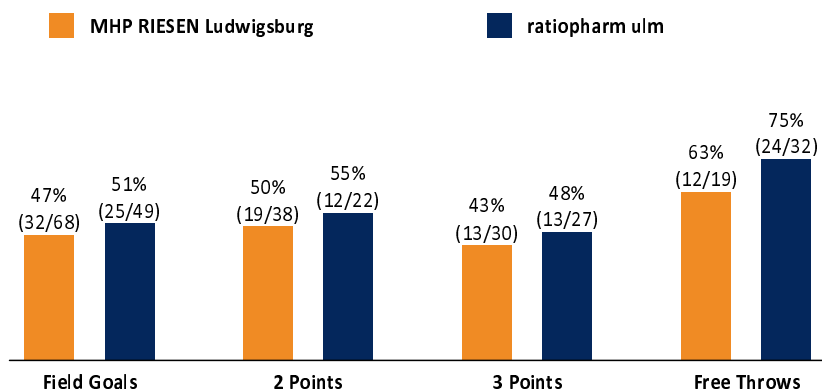

MHP RIESEN Ludwigsburg 89 : 87

ratiopharm ulm

Referee: FRITZ Clemens
Umpires: REITER Moritz / MADINGER Christof
Commissioner: GINTSCHEL Winfried

Ludwigsburg, MHPArena (4.129Plätze), SA 9 JAN 2021, 20:30, Game-ID: 25593

Scoreboard table showing Q1, Q2, Q3, Q4 scores for LUD and ULM.

LUD - MHP RIESEN Ludwigsburg (Coach: PATRICK John)

Main player statistics table for Ludwigsburg including columns for No., Name, Min, PTS, 2 Points, 3 Points, Field Goals, Free Throws, and various advanced stats.

ULM - ratiopharm ulm (Coach: LAKOVIC Jaka)

Main player statistics table for Ulm including columns for No., Name, Min, PTS, 2 Points, 3 Points, Field Goals, Free Throws, and various advanced stats.

Summary statistics table comparing LUD and ULM across categories like Rebounds, Assists, Fouls, Turnovers, Steals, Points in the Paint, etc.

EASYCREDIT-BBL.DE

Alle offiziellen Statistiken der easyCredit BBL, Daten, Rekorde uvm. gibt es auf easyCredit-BBL.de! News, Stats, Tabelle und Spielplan für unterwegs: Kostenlos für iOS und Android in der offiziellen Liga-App!

MAGENTA SPORT

Keinen Korb mehr verpassen - Alle Spiele der easyCredit BBL und des MagentaSport BBL Pokals LIVE und in HD! Das größte Basketball-Angebot Deutschlands zuhause und mobil! www.MagentaSport.de

LEGEND: Min Minutes Played, DR Defensive Rebounds, AS Assists, BS Blocked Shots, PF Fouls, +/- Plus-Minus-Rating, DNP Did Not Play, OR Offensive Rebounds, ST Steals, SB Shots Blocked, FD Fouls Drawn, * Starters, PTS Points, TR Total Rebounds, TO Turnovers, EFF Efficiency = ((PTS + TR + AS + ST + BS) - ((FGA - FGM) + (FTA - FTM) + TO))