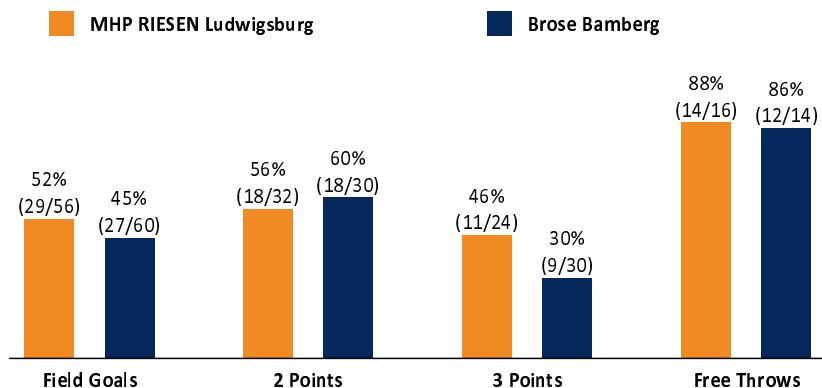

MHP RIESEN Ludwigsburg 83 : 75

Brose Bamberg

Referee: PANTHER Anne
Umpires: MUTAPCIC Armin / GUTTING Michael
Commissioner: EICHHORN Christian

Ludwigsburg, MHPArena (4.129Plätze), SA 16 JAN 2021, 20:30, Game-ID: 25601

Scoreboard table showing Q1, Q2, Q3, Q4 scores for LUD and BAM.

LUD - MHP RIESEN Ludwigsburg (Coach: PATRICK John)

Main player statistics table for Ludwigsburg including columns for Name, Min, PTS, 2 Points, 3 Points, Field Goals, Free Throws, and various rebound/assist metrics.

BAM - Brose Bamberg (Coach: ROIJAKKERS Johan)

Main player statistics table for Brose Bamberg including columns for Name, Min, PTS, 2 Points, 3 Points, Field Goals, Free Throws, and various rebound/assist metrics.

Summary table comparing team statistics for LUD and BAM, including Rebounds, Assists, Fouls, Turnovers, Steals, Points in the Paint, Second Chance Points, Fast Break Points, Biggest Lead, Biggest Scoring Run, and Lead Changes.

EASYCREDIT-BBL.DE

Alle offiziellen Statistiken der easyCredit BBL, Daten, Rekorde uvm. gibt es auf easyCredit-BBL.de! News, Stats, Tabelle und Spielplan für unterwegs: Kostenfrei für iOS und Android in der offiziellen Liga-App!

MAGENTA SPORT

Keinen Korb mehr verpassen - Alle Spiele der easyCredit BBL und des MagentaSport BBL Pokals LIVE und in HD! Das größte Basketball-Angebot Deutschlands zuhause und mobil! www.MagentaSport.de

LEGEND: Min Minutes Played, DR Defensive Rebounds, AS Assists, BS Blocked Shots, PF Fouls, +/- Plus-Minus-Rating, DNP Did Not Play, OR Offensive Rebounds, ST Steals, SB Shots Blocked, FD Fouls Drawn, * Starters, PTS Points, TR Total Rebounds, TO Turnovers, EFF Efficiency = ((PTS + TR + AS + ST + BS) - ((FGA - FGM) + (FTA - FTM) + TO))