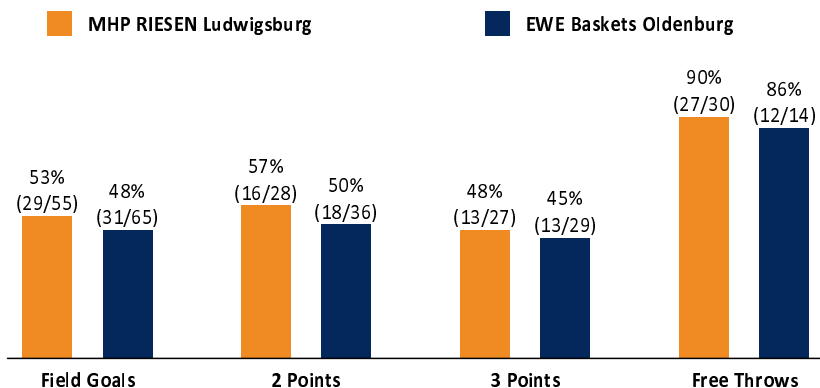

OLD - EWE Baskets Oldenburg (Coach: DRIJENCIC Mladen)

No.	Name	Min	PTS	2 Points	3 Points	Field Goals	Free Throws	OR	DR	TR	AS	ST	TO	BS	SB	PF	FD	EFF	+/-	
3	HOBBS Braydon	18:14	22	2/3 (67%)	6/8 (75%)	8/11 (73%)			1	1	1		5	1				17	-8	
4	HORNSBY Keith	23:48	15	5/6 (83%)	1/4 (25%)	6/10 (60%)	2/2 (100%)	3	2	5	3	1	1			4	2	19	3	
7	HERRERA Sebastian	16:18	6	3/4 (75%)	0/1 (0%)	3/5 (60%)			1	1		1	1		1		1	5	-12	
*9	TADDA Karsten	19:44	5	0/1 (0%)	1/4 (25%)	1/5 (20%)	2/2 (100%)	1	1	2	3					2	3	6	1	
11	HOLLATZ Jacob	DNP																		
*12	BREUNIG Martin	6:33	2				2/2 (100%)		1	1			1			2	2	2	-8	
17	AGBAKOKO Norris	DNP																		
*23	PAULDING Rickey	30:42	10	2/5 (40%)	2/2 (100%)	4/7 (57%)		1		1	3	1				5	1	12	-8	
24	MAHALBASIC Rasid	26:41	11	3/8 (38%)		3/8 (38%)	5/6 (83%)	3	4	7	8	2	4	1	1	3	4	19	4	
*25	PRESSEY Phil	22:52	4	0/3 (0%)	1/3 (33%)	1/6 (17%)	1/2 (50%)		4	4	7	1	2		1	3	3	8	-6	
33	SCHWETHELM Philipp	17:37	8	1/1 (100%)	2/4 (50%)	3/5 (60%)			1	1	1				1	3		8	8	
*45	BOOTHE Nathan	17:31	4	2/5 (40%)	0/3 (0%)	2/8 (25%)		4	1	5		1	2			4	2	2	-29	
Team / Coach								1	1	2							2			
Totals			200:00	87	18/36 (50%)	13/29 (45%)	31/65 (48%)	12/14 (86%)	13	17	30	26	7	16	2	4	26	18	100	-11

LUD	Rebounds OR/DR/TR	OLD
10 / 21 / 31	Assists	13 / 17 / 30
17	Fouls	26
18	Fouls Drawn	26
25	Turnovers	18
14	Steals	16
7	Points in the Paint	7
30	Second Chance Points	22
12	Fast Break Points	11
7	Biggest Lead	2
18 (46:28)	Biggest Scoring Run	0 (:)
10-0 (98:85)	Lead Changes:	12-0 (47:43)
	Times Tied:	0

EASYCREDIT-BBL.DE

Alle offiziellen Statistiken der easyCredit BBL, Daten, Rekorde uvm. gibt es auf easyCredit-BBL.de! News, Stats, Tabelle und Spielplan für unterwegs: Kostenfrei für iOS und Android in der offiziellen Liga-App!

MAGENTA SPORT

Keinen Korb mehr verpassen - Alle Spiele der easyCredit BBL und des MagentaSport BBL Pokals LIVE und in HD! Das größte Basketball-Angebot Deutschlands zuhause und mobil! www.MagentaSport.de

LEGEND
Min Minutes Played   DR Defensive Rebounds   AS Assists   BS Blocked Shots   PF Fouls   +/- Plus-Minus-Rating
DNP Did Not Play   OR Offensive Rebounds   ST Steals   SB Shots Blocked   FD Fouls Drawn   * Starters
PTS Points   TR Total Rebounds   TO Turnovers   EFF Efficiency = ((PTS + TR + AS + ST + BS) - ((FGA - FGM) + (FTA - FTM) + TO))