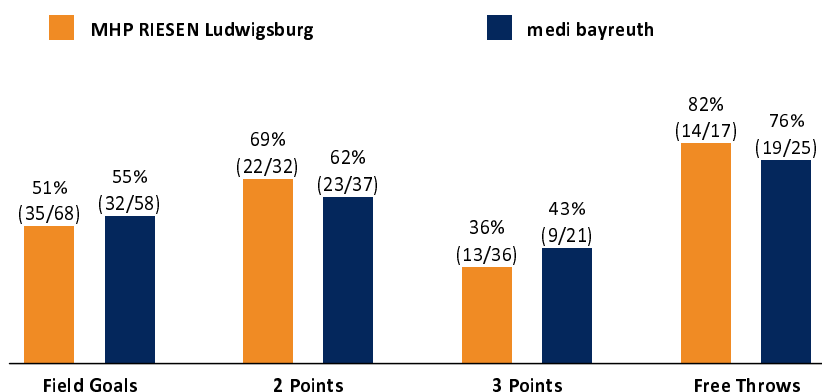

MHP RIESEN Ludwigsburg 97 : 92

medi bayreuth

Referee: REITER Moritz
Umpires: KOVACEVIC Nebojsa / THEIS Christian
Commissioner: BENDER Ute

Ludwigsburg, MHPArena (4.129Plätze), SO 28 MRZ 2021, 18:00, Game-ID: 25707

Scoreboard table showing Q1, Q2, Q3, Q4 scores for LUD and BAY.

LUD - MHP RIESEN Ludwigsburg (Coach: PATRICK John)

Main player statistics table for Ludwigsburg including columns for No., Name, Min, PTS, 2 Points, 3 Points, Field Goals, Free Throws, and various rebound/steal metrics.

BAY - medi bayreuth (Coach: KORNER Raoul)

Main player statistics table for medi bayreuth including columns for No., Name, Min, PTS, 2 Points, 3 Points, Field Goals, Free Throws, and various rebound/steal metrics.

Summary table comparing LUD and BAY across various statistical categories like Rebounds, Assists, Fouls, etc.

EASycREDIT-BBL.DE

Alle offiziellen Statistiken der easycrredit BBL, Daten, Rekorde uvm. gibt es auf easycrredit-BBL.de! News, Stats, Tabelle und Spielplan für unterwegs: Kostenfrei für iOS und Android in der offiziellen Liga-App!

MAGENTA SPORT

Keinen Korb mehr verpassen - Alle Spiele der easycrredit BBL und des MagentaSport BBL Pokals LIVE und in HD! Das größte Basketball-Angebot Deutschlands zuhause und mobil! www.MagentaSport.de

LEGEND: Min Minutes Played, DR Defensive Rebounds, AS Assists, BS Blocked Shots, PF Fouls, +/- Plus-Minus-Rating, DNP Did Not Play, OR Offensive Rebounds, ST Steals, SB Shots Blocked, FD Fouls Drawn, * Starters, PTS Points, TR Total Rebounds, TO Turnovers, EFF Efficiency = ((PTS + TR + AS + ST + BS) - ((FGA - FGM) + (FTA - FTM) + TO))