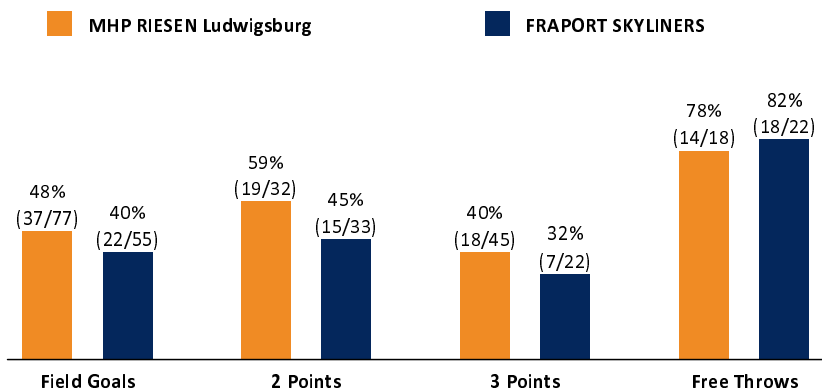

FRA - FRAPORT SKYLINERS (Coach: GLEIM Sebastian)

No.	Name	Min	PTS	2 Points	3 Points	Field Goals	Free Throws	OR	DR	TR	AS	ST	TO	BS	SB	PF	FD	EFF	+/-
*3	BEGUE Maximilian	20:35	5	2/4 (50%)	0/1 (0%)	2/5 (40%)	1/2 (50%)		1	1	1		5			1	2	-2	-18
5	PÜLLEN Leon	2:20	0										1			1		-1	-3
10	ONYIA Alvin	22:24	7	1/2 (50%)	1/1 (100%)	2/3 (67%)	2/2 (100%)		1	1			3			3	2	4	-39
16	HADENFELDT Philipp	22:47	2	1/3 (33%)	0/4 (0%)	1/7 (14%)			2	2	2		1		1	2		-1	-25
17	BONGA Joshua	11:15	0	0/4 (0%)	0/1 (0%)	0/5 (0%)		1	1	2		1				1		-2	-18
*18	RAHON Joe	27:23	8	2/4 (50%)		2/4 (50%)	4/5 (80%)		2	2	4	1	1			1	5	11	-14
*20	MOORE Rasheed	28:47	16	3/8 (38%)	2/6 (33%)	5/14 (36%)	4/5 (80%)	2	7	9	1		2		1	2	4	14	-28
*21	MURPHY Kamari	20:31	10	4/5 (80%)		4/5 (80%)	2/3 (67%)		4	4	1		1	1		2	3	13	-1
*23	ROBERTSON Quantez	29:54	21	2/3 (67%)	4/8 (50%)	6/11 (55%)	5/5 (100%)		3	3	3	1	2	1		3	4	22	-16
33	VÖLLER Marco	14:04	0		0/1 (0%)	0/1 (0%)			1	1		1	2			2		-1	-23
Team / Coach								3	3	6					1		6		
Totals		200:00	69	15/33 (45%)	7/22 (32%)	22/55 (40%)	18/22 (82%)	6	25	31	12	4	18	2	2	19	20	63	-37

LUD	Rebounds OR/DR/TR	FRA
14 / 28 / 42		6 / 25 / 31
26	Assists	12
20	Fouls	19
18	Fouls Drawn	20
9	Turnovers	18
10	Steals	4
32	Points in the Paint	26
12	Second Chance Points	2
11	Fast Break Points	16
39 (104:65)	Biggest Lead	2 (0:2)
17-0 (85:55)	Biggest Scoring Run	12-0 (36:27)
	Lead Changes:	3
	Times Tied:	1

EASYS-CREDIT-BBL.DE

Alle offiziellen Statistiken der easyCredit BBL, Daten, Rekorde uvm. gibt es auf easyCredit-BBL.de! News, Stats, Tabelle und Spielplan für unterwegs: Kostenfrei für iOS und Android in der offiziellen Liga-App!

MAGENTA SPORT

Keinen Korb mehr verpassen - Alle Spiele der easyCredit BBL und des MagentaSport BBL Pokals LIVE und in HD! Das größte Basketball-Angebot Deutschlands zuhause und mobil! www.MagentaSport.de

LEGEND

Min Minutes Played   DR Defensive Rebounds   AS Assists   BS Blocked Shots   PF Fouls   +/- Plus-Minus-Rating
DNP Did Not Play   OR Offensive Rebounds   ST Steals   SB Shots Blocked   FD Fouls Drawn   * Starters
PTS Points   TR Total Rebounds   TO Turnovers   EFF Efficiency = ((PTS + TR + AS + ST + BS) - ((FGA - FGM) + (FTA - FTM) + TO))