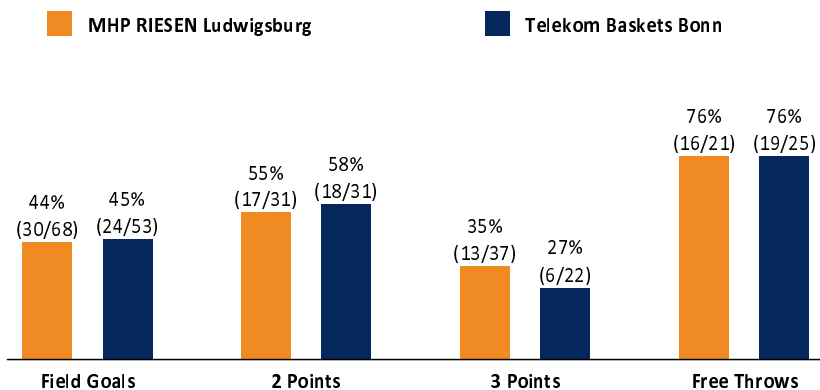

BON - Telekom Baskets Bonn (Coach: VOIGT Will)

No.	Name	Min	PTS	2 Points	3 Points	Field Goals	Free Throws	OR	DR	TR	AS	ST	TO	BS	SB	PF	FD	EFF	+/-	
*0	HAMILTON Alex	24:39	7	3/5 (60%)	0/3 (0%)	3/8 (38%)	1/1 (100%)	3	1	4	2	1	5			4	4	4	-12	
3	THOMPSON IV James	20:37	6	2/3 (67%)		2/3 (67%)	2/3 (67%)	3	5	8			5		1	4	5	7	-17	
*4	MICOVIC Strahinja	24:31	14	1/2 (50%)	2/6 (33%)	3/8 (38%)	6/6 (100%)		3	3	1		3	1	1	1	6	11	-18	
*7	BABB Chris	27:52	10	2/3 (67%)	1/4 (25%)	3/7 (43%)	3/4 (75%)				1		1			1	2	5	-17	
*11	DILEO Anthony	24:58	6	3/4 (75%)	0/2 (0%)	3/6 (50%)		1	1	2	2	1	2					6	-17	
12	BINAPFL Kilian	18:07	10	2/3 (67%)	1/1 (100%)	3/4 (75%)	3/6 (50%)	2	3	5		1	2			2	4	10	-3	
*21	KRATZER Leon	16:25	2	1/4 (25%)		1/4 (25%)		3	2	5	2		2	1		5	2	5	10	
22	DE OLIVEIRA Gabriel	8:24	4	2/2 (100%)		2/2 (100%)			1	1		1	1	1		3		6	9	
31	PHILMORE Isaiah	18:23	9	1/2 (50%)	1/3 (33%)	2/5 (40%)	4/5 (80%)	1	3	4	1	1	1			5	2	10	-11	
32	LUKOSIUS Simonas	16:04	5	1/3 (33%)	1/3 (33%)	2/6 (33%)			3	3	1		1				1	4	-4	
Team / Coach									2	2					2		2			
Totals			200:00	73	18/31 (58%)	6/22 (27%)	24/53 (45%)	19/25 (76%)	13	24	37	10	5	23	3	2	27	26	70	-16

LUD	BON
17 / 19 / 36	13 / 24 / 37
16	10
26	27
23	26
14	23
14	5
30	32
13	10
15	9
28 (86:58)	5 (5:10)
10-0 (49:38)	10-0 (88:73)
Lead Changes: 6	
Times Tied: 5	

EASYCREDIT-BBL.DE

Alle offiziellen Statistiken der easyCredit BBL, Daten, Rekorde uvm. gibt es auf easyCredit-BBL.de! News, Stats, Tabelle und Spielplan für unterwegs: Kostenfrei für iOS und Android in der offiziellen Liga-App!

MAGENTA SPORT

Keinen Korb mehr verpassen - Alle Spiele der easyCredit BBL und des MagentaSport BBL Pokals LIVE und in HD! Das größte Basketball-Angebot Deutschlands zuhause und mobil! www.MagentaSport.de

LEGEND
Min Minutes Played   DR Defensive Rebounds   AS Assists   BS Blocked Shots   PF Fouls   +/- Plus-Minus-Rating
DNP Did Not Play   OR Offensive Rebounds   ST Steals   SB Shots Blocked   FD Fouls Drawn   * Starters
PTS Points   TR Total Rebounds   TO Turnovers   EFF Efficiency = ((PTS + TR + AS + ST + BS) - ((FGA - FGM) + (FTA - FTM) + TO))