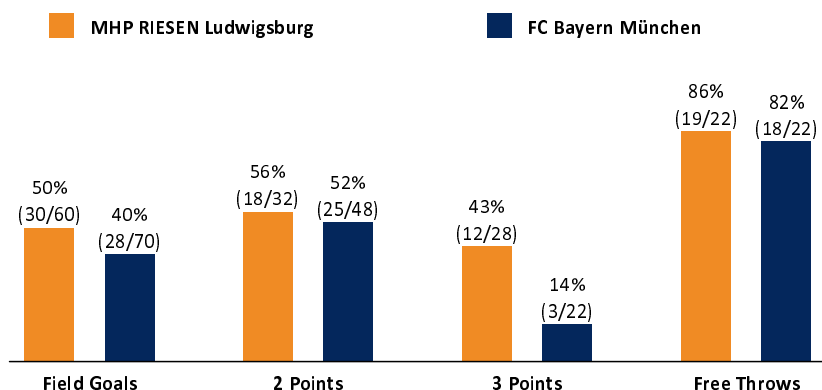

MHP RIESEN Ludwigsburg 91 : 77

FC Bayern München

Referee: PANTHER Anne
Umpires: REITER Moritz / BOHN Andreas
Commissioner: SCHENCKING Albert

Ludwigsburg, MHPArena (4.129Plätze), SO 9 MAI 2021, 15:00, Game-ID: 25794

Scoreboard table showing Q1, Q2, Q3, Q4 scores for LUD and FCB.

LUD - MHP RIESEN Ludwigsburg (Coach: PATRICK John)

Main player statistics table for MHP RIESEN Ludwigsburg, including columns for No., Name, Min, PTS, 2 Points, 3 Points, Field Goals, Free Throws, and various rebound/steal metrics.

FCB - FC Bayern München (Coach: TRINCHIERI Andrea)

Main player statistics table for FC Bayern München, including columns for No., Name, Min, PTS, 2 Points, 3 Points, Field Goals, Free Throws, and various rebound/steal metrics.

Summary table comparing LUD and FCB across various statistical categories like Rebounds, Assists, Fouls, Turnovers, Steals, etc.

EASycREDIT-BBL.DE

Alle offiziellen Statistiken der easyCredit BBL, Daten, Rekorde uvm. gibt es auf easyCredit-BBL.de! News, Stats, Tabelle und Spielplan für unterwegs: Kostenfrei für iOS und Android in der offiziellen Liga-App!

MAGENTA SPORT

Keinen Korb mehr verpassen - Alle Spiele der easyCredit BBL und des MagentaSport BBL Pokals LIVE und in HD! Das größte Basketball-Angebot Deutschlands zuhause und mobil! www.MagentaSport.de

LEGEND: Min Minutes Played, DR Defensive Rebounds, AS Assists, BS Blocked Shots, PF Fouls, +/- Plus-Minus-Rating, DNP Did Not Play, OR Offensive Rebounds, ST Steals, SB Shots Blocked, FD Fouls Drawn, * Starters, PTS Points, TR Total Rebounds, TO Turnovers, EFF Efficiency = ((PTS + TR + AS + ST + BS) - ((FGA - FGM) + (FTA - FTM) + TO))