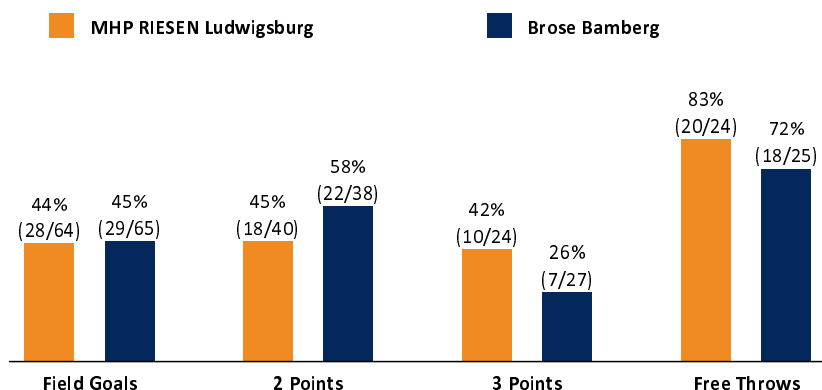

MHP RIESEN Ludwigsburg 86 : 83

Brose Bamberg

Referee: PANTHER Anne
Umpires: BARTH Benjamin / HACK Johannes
Commissioner: EICHHORN Christian

Ludwigsburg, MHPArena (4.129Plätze), FR 21 MAI 2021, 20:30, Game-ID: 25904

Scoreboard table showing Q1, Q2, Q3, Q4 scores for LUD and BAM.

LUD - MHP RIESEN Ludwigsburg (Coach: PATRICK John)

Main player statistics table for Ludwigsburg including columns for No., Name, Min, PTS, 2 Points, 3 Points, Field Goals, Free Throws, and various rebound/assist metrics.

BAM - Brose Bamberg (Coach: ROIJAKKERS Johan)

Main player statistics table for Brose Bamberg including columns for No., Name, Min, PTS, 2 Points, 3 Points, Field Goals, Free Throws, and various rebound/assist metrics.

Summary table comparing LUD and BAM across various categories like Rebounds, Assists, Fouls, Turnovers, Steals, Points in the Paint, Second Chance Points, Fast Break Points, Biggest Lead, Biggest Scoring Run, Lead Changes, and Times Tied.

EASycRedit-BBL.DE

Alle offiziellen Statistiken der easycrredit BBL, Daten, Rekorde uvm. gibt es auf easycrredit-BBL.de! News, Stats, Tabelle und Spielplan für unterwegs: Kostenfrei für iOS und Android in der offiziellen Liga-App!

MAGENTA SPORT

Keinen Korb mehr verpassen - Alle Spiele der easycrredit BBL und des MagentaSport BBL Pokals LIVE und in HD! Das größte Basketball-Angebot Deutschlands zuhause und mobil! www.MagentaSport.de

LEGEND: Min Minutes Played, DR Defensive Rebounds, AS Assists, BS Blocked Shots, PF Fouls, +/- Plus-Minus-Rating, DNP Did Not Play, OR Offensive Rebounds, ST Steals, SB Shots Blocked, FD Fouls Drawn, * Starters, PTS Points, TR Total Rebounds, TO Turnovers, EFF Efficiency = ((PTS + TR + AS + ST + BS) - ((FGA - FGM) + (FTA - FTM) + TO))