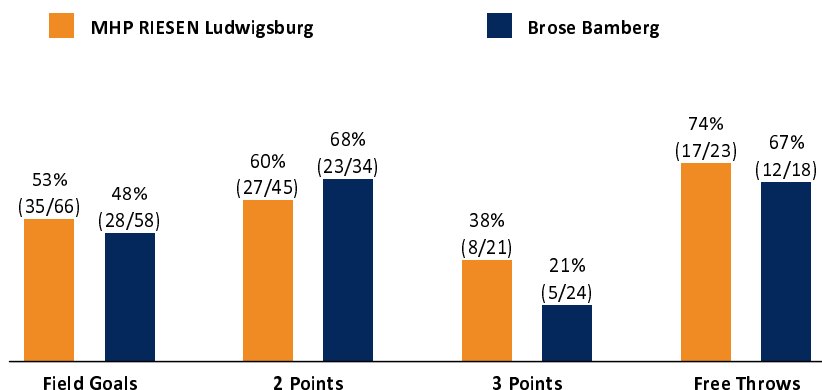

MHP RIESEN Ludwigsburg 95 : 73

Brose Bamberg

Referee: FRITZ Clemens
Umpires: REITER Moritz / MADINGER Christof
Commissioner: LAUPRECHT Claus-Arwed

Ludwigsburg, MHPArena (4.129Plätze), DO 27 MAI 2021, 18:30, Game-ID: 25918

Scoreboard table showing Q1, Q2, Q3, Q4 scores for LUD and BAM.

LUD - MHP RIESEN Ludwigsburg (Coach: PATRICK John)

Main player statistics table for Ludwigsburg including columns for No., Name, Min, PTS, 2 Points, 3 Points, Field Goals, Free Throws, and various rebound/assist metrics.

BAM - Brose Bamberg (Coach: ROIJAKKERS Johan)

Main player statistics table for Brose Bamberg including columns for No., Name, Min, PTS, 2 Points, 3 Points, Field Goals, Free Throws, and various rebound/assist metrics.

Summary statistics table comparing LUD and BAM across various metrics like Rebounds, Assists, Fouls, Turnovers, Steals, Points in the Paint, etc.

EASYCREDIT-BBL.DE

Alle offiziellen Statistiken der easyCredit BBL, Daten, Rekorde uvm. gibt es auf easyCredit-BBL.de! News, Stats, Tabelle und Spielplan für unterwegs: Kostenfrei für iOS und Android in der offiziellen Liga-App!

MAGENTA SPORT

Keinen Korb mehr verpassen - Alle Spiele der easyCredit BBL und des MagentaSport BBL Pokals LIVE und in HD! Das größte Basketball-Angebot Deutschlands zuhause und mobil! www.MagentaSport.de

LEGEND: Min Minutes Played, DR Defensive Rebounds, AS Assists, BS Blocked Shots, PF Fouls, +/- Plus-Minus-Rating, DNP Did Not Play, OR Offensive Rebounds, ST Steals, SB Shots Blocked, FD Fouls Drawn, * Starters, PTS Points, TR Total Rebounds, TO Turnovers, EFF Efficiency = ((PTS + TR + AS + ST + BS) - ((FGA - FGM) + (FTA - FTM) + TO))