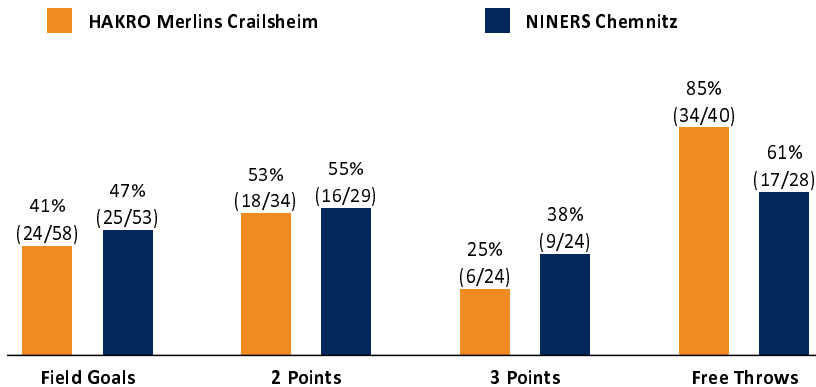

HAKRO Merlins Crailsheim 88 : 76

NINERS Chemnitz

Referee: MADINGER Christof
Umpires: BOHN Andreas / REY Danjana
Commissioner: EICHHORN Christian

Crailsheim, Arena Hohenlohe (3.000 Plätze), MI 9 DEZ 2020, 20:30, Game-ID: 25493

Scoreboard table showing Q1, Q2, Q3, Q4 scores for CRA and CHE.

CRA - HAKRO Merlins Crailsheim (Coach: IISALO Tuomas)

Main player statistics table for CRA, including columns for No., Name, Min, PTS, 2 Points, 3 Points, Field Goals, Free Throws, and various rebound and efficiency metrics.

CHE - NINERS Chemnitz (Coach: PASTORE Rodrigo)

Main player statistics table for CHE, including columns for No., Name, Min, PTS, 2 Points, 3 Points, Field Goals, Free Throws, and various rebound and efficiency metrics.

Summary table comparing CRA and CHE on various metrics like Rebounds, Assists, Fouls, Turnovers, Steals, Points in the Paint, etc.

EASycREDIT-BBL.DE

Alle offiziellen Statistiken der easyCredit BBL, Daten, Rekorde uvm. gibt es auf easyCredit-BBL.de! News, Stats, Tabelle und Spielplan für unterwegs: Kostenfrei für iOS und Android in der offiziellen Liga-App!

MAGENTA SPORT

Keinen Korb mehr verpassen - Alle Spiele der easyCredit BBL und des MagentaSport BBL Pokals LIVE und in HD! Das größte Basketball-Angebot Deutschlands zuhause und mobil! www.MagentaSport.de

LEGEND: Min Minutes Played, DR Defensive Rebounds, AS Assists, BS Blocked Shots, PF Fouls, +/- Plus-Minus-Rating, DNP Did Not Play, OR Offensive Rebounds, ST Steals, SB Shots Blocked, FD Fouls Drawn, * Starters, PTS Points, TR Total Rebounds, TO Turnovers, EFF Efficiency = ((PTS + TR + AS + ST + BS) - ((FGA - FGM) + (FTA - FTM) + TO))