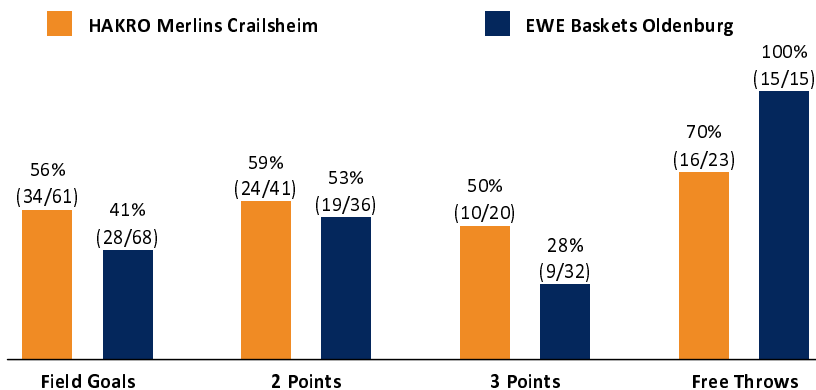

OLD - EWE Baskets Oldenburg (Coach: DRIJENCIC Mladen)

No.	Name	Min	PTS	2 Points	3 Points	Field Goals	Free Throws	OR	DR	TR	AS	ST	TO	BS	SB	PF	FD	EFF	+/-	
3	HOBBS Braydon	22:08	16	1/1 (100%)	3/7 (43%)	4/8 (50%)	5/5 (100%)	1	2	3	7	2	1			2	2	23	-3	
4	HORNSBY Keith	10:49	0	0/2 (0%)	0/1 (0%)	0/3 (0%)			1	1						3	1	-2	-13	
7	HERRERA Sebastian	28:48	7	2/3 (67%)	1/4 (25%)	3/7 (43%)		1	2	3	2	2	2			1	3	8	-16	
*9	TADDA Karsten	9:44	0		0/1 (0%)	0/1 (0%)					1	2	1			1	1	1	4	
11	HOLLATZ Jacob	3:27	2	1/1 (100%)	0/1 (0%)	1/2 (50%)					1							2	0	
12	BREUNIG Martin	14:27	3	1/2 (50%)		1/2 (50%)	1/1 (100%)		2	2			1			5	2	3	-13	
17	AGBAKOKO Norris	DNP																		
*23	PAULDING Rickey	35:36	36	6/9 (67%)	5/9 (56%)	11/18 (61%)	9/9 (100%)		2	2		1	2	1		3	4	31	-2	
*24	MAHALBASIC Rasid	21:07	8	4/6 (67%)	0/1 (0%)	4/7 (57%)		2	3	5	4		5	1		3	3	10	-7	
*25	PRESSEY Phil	16:59	0	0/5 (0%)	0/3 (0%)	0/8 (0%)		1		1	2	1	1		1		1	-5	-12	
33	SCHWETHELM Philipp	11:58	0		0/2 (0%)	0/2 (0%)		1		1	2	1				1		0	-16	
*45	BOOTHE Nathan	24:57	8	4/7 (57%)	0/3 (0%)	4/10 (40%)			5	5	4					5	2	11	8	
Team / Coach								1		1							1			
Totals			200:00	80	19/36 (53%)	9/32 (28%)	28/68 (41%)	15/15 (100%)	7	17	24	21	9	13	2	1	24	19	83	-14

CRA	OLD
11 / 31 / 42	7 / 17 / 24
24	21
19	24
23	19
21	13
8	9
44	28
10	9
4	4
16 (82:66)	2 (3:5)
7-0 (41:32)	6-0 (26:27)
Lead Changes: 6	
Times Tied: 4	

EASycREDIT-BBL.DE

Alle offiziellen Statistiken der easyCredit BBL, Daten, Rekorde uvm. gibt es auf easycCredit-BBL.de! News, Stats, Tabelle und Spielplan für unterwegs: Kostenfrei für iOS und Android in der offiziellen Liga-App!

MAGENTA SPORT

Keinen Korb mehr verpassen - Alle Spiele der easyCredit BBL und des MagentaSport BBL Pokals LIVE und in HD! Das größte Basketball-Angebot Deutschlands zuhause und mobil! www.MagentaSport.de

LEGEND

Min Minutes Played DR Defensive Rebounds AS Assists BS Blocked Shots PF Fouls +/- Plus-Minus-Rating
DNP Did Not Play OR Offensive Rebounds ST Steals SB Shots Blocked FD Fouls Drawn * Starters
PTS Points TR Total Rebounds TO Turnovers EFF Efficiency = ((PTS + TR + AS + ST + BS) - ((FGA - FGM) + (FTA - FTM) + TO))