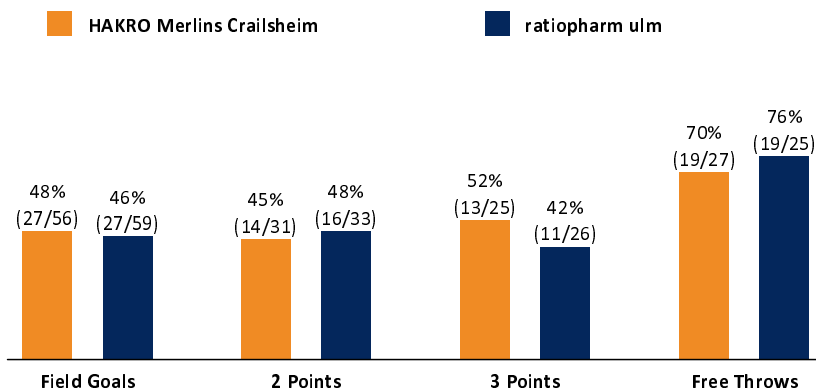

HAKRO Merlins Crailsheim 86 : 84

ratiopharm ulm

Referee: MADINGER Christof
Umpires: STREIT Enrico / BOHN Andreas
Commissioner: EICHHORN Christian

Attendance: 0
Crailsheim, Arena Hohenlohe (3.000 Plätze), DI 29 DEZ 2020, 20:30, Game-ID: 25573

Summary table showing quarter scores for CRA and ULM. Q1: CRA 19, ULM 16; Q2: CRA 22, ULM 17; Q3: CRA 26, ULM 36; Q4: CRA 19, ULM 15. Final scores: CRA 86, ULM 84.

CRA - HAKRO Merlins Crailsheim (Coach: IISALO Tuomas)

Main player statistics table for CRA. Columns include No., Name, Min, PTS, 2 Points, 3 Points, Field Goals, Free Throws, OR, DR, TR, AS, ST, TO, BS, SB, PF, FD, EFF, +/-.

ULM - ratiopharm ulm (Coach: LAKOVIC Jaka)

Main player statistics table for ULM. Columns include No., Name, Min, PTS, 2 Points, 3 Points, Field Goals, Free Throws, OR, DR, TR, AS, ST, TO, BS, SB, PF, FD, EFF, +/-.

Summary table comparing CRA and ULM statistics. Rows include Rebounds OR/DR/TR, Assists, Fouls, Fouls Drawn, Turnovers, Steals, Points in the Paint, Second Chance Points, Fast Break Points, Biggest Lead, Biggest Scoring Run, Lead Changes, and Times Tied.

EASYCREDIT-BBL.DE

Alle offiziellen Statistiken der easyCredit BBL, Daten, Rekorde uvm. gibt es auf easyCredit-BBL.de! News, Stats, Tabelle und Spielplan für unterwegs: Kostenlos für iOS und Android in der offiziellen Liga-App!

MAGENTA SPORT

Keinen Korb mehr verpassen - Alle Spiele der easyCredit BBL und des MagentaSport BBL Pokals LIVE und in HD! Das größte Basketball-Angebot Deutschlands zuhause und mobil! www.MagentaSport.de

LEGEND
Min Minutes Played, DR Defensive Rebounds, AS Assists, BS Blocked Shots, PF Fouls, +/- Plus-Minus-Rating
DNP Did Not Play, OR Offensive Rebounds, ST Steals, SB Shots Blocked, FD Fouls Drawn, * Starters
PTS Points, TR Total Rebounds, TO Turnovers, EFF Efficiency = ((PTS + TR + AS + ST + BS) - ((FGA - FGM) + (FTA - FTM) + TO))