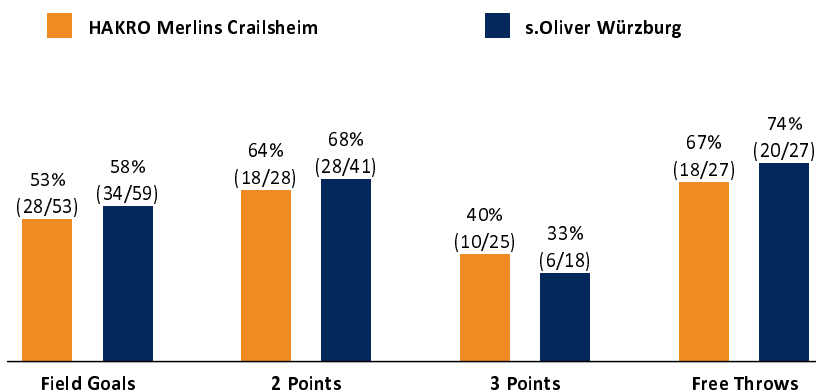

HAKRO Merlins Crailsheim 84 : 94

s.Oliver Würzburg

Referee: FRITZ Clemens
Umpires: REITER Moritz / FINGERLING Stefan
Commissioner: BENDER Ute

Attendance: 0
Crailsheim, Arena Hohenlohe (3.000 Plätze), MI 3 MRZ 2021, 20:30, Game-ID: 25665

Scoreboard table showing Q1, Q2, Q3, Q4 scores for CRA and WUE.

CRA - HAKRO Merlins Crailsheim (Coach: IISALO Tuomas)

Main player statistics table for CRA, including columns for No., Name, Min, PTS, 2 Points, 3 Points, Field Goals, Free Throws, and various rebound/assist metrics.

WUE - s.Oliver Würzburg (Coach: WUCHERER Denis)

Main player statistics table for WUE, including columns for No., Name, Min, PTS, 2 Points, 3 Points, Field Goals, Free Throws, and various rebound/assist metrics.

Summary table comparing CRA and WUE across various statistical categories like Rebounds, Assists, Fouls, etc.

EASycREDIT-BBL.DE

Alle offiziellen Statistiken der easyCredit BBL, Daten, Rekorde uvm. gibt es auf easyCredit-BBL.de! News, Stats, Tabelle und Spielplan für unterwegs: Kostenlos für iOS und Android in der offiziellen Liga-App!

MAGENTA SPORT

Keinen Korb mehr verpassen - Alle Spiele der easyCredit BBL und des MagentaSport BBL Pokals LIVE und in HD! Das größte Basketball-Angebot Deutschlands zuhause und mobil! www.MagentaSport.de

LEGEND: Min Minutes Played, DR Defensive Rebounds, AS Assists, BS Blocked Shots, PF Fouls, +/- Plus-Minus-Rating, DNP Did Not Play, OR Offensive Rebounds, ST Steals, SB Shots Blocked, FD Fouls Drawn, * Starters, PTS Points, TR Total Rebounds, TO Turnovers, EFF Efficiency = ((PTS + TR + AS + ST + BS) - ((FGA - FGM) + (FTA - FTM) + TO))