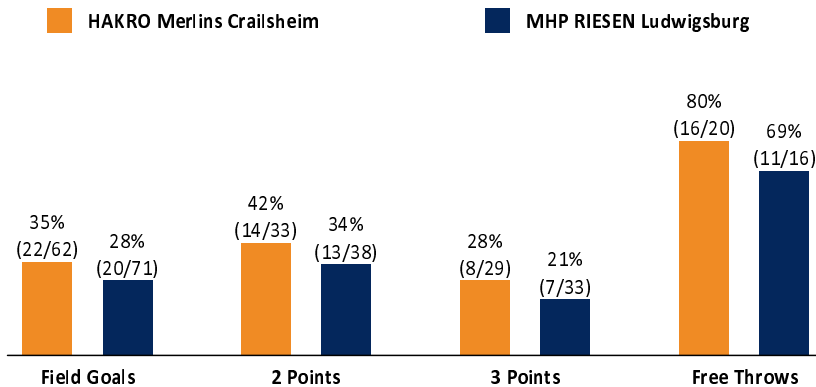

LUD - MHP RIESEN Ludwigsburg (Coach: PATRICK John)

No.	Name	Min	PTS	2 Points	3 Points	Field Goals	Free Throws	OR	DR	TR	AS	ST	TO	BS	SB	PF	FD	EFF	+/-	
*1	HULLS Jordan	38:06	17	1/3 (33%)	4/10 (40%)	5/13 (38%)	3/3 (100%)		4	4	1		1			1	2	13	-10	
2	PATRICK Jacob	4:35	0	0/1 (0%)	0/1 (0%)	0/2 (0%)										3		-2	4	
*3	SMITH Jaleen	35:43	10	1/10 (10%)	1/8 (13%)	2/18 (11%)	5/6 (83%)		5	5	4	2	2	1	2	2	6	3	-10	
6	PATRICK Johannes	0:57	0		0/1 (0%)	0/1 (0%)												-1	0	
7	McLEAN Jamel	17:20	4	2/4 (50%)		2/4 (50%)	0/2 (0%)	2	1	3	3	1	2	1		1	3	6	-6	
11	HERZOG Lu kas	24:25	3	0/1 (0%)	1/6 (17%)	1/7 (14%)		1	1	2	1					3	1	0	-7	
12	RADEBAUGH Jonah	8:07	2	1/1 (100%)	0/2 (0%)	1/3 (33%)		1	1	2		1	3			2		0	-5	
*13	POLAS BARTOLO Yorman	30:15	9	3/8 (38%)	1/3 (33%)	4/11 (36%)		3	5	8	3	1	1		1	4	1	13	-3	
*18	WOHLFARTH-BOTTERMANN Jonas	13:52	2	1/1 (100%)		1/1 (100%)		6	1	7	1		3	1		2	3	8	-10	
20	RODRIGUEZ Desi	10:21	6	2/6 (33%)		2/6 (33%)	2/4 (50%)	4	1	5						2	3	5	7	
*21	DARDEN Tremmell	16:19	5	2/3 (67%)	0/2 (0%)	2/5 (40%)	1/1 (100%)	1	1	2		1	1	2			2	6	-10	
Team / Coach								5	4	9			1		1		8			
Totals			200:00	58	13/38 (34%)	7/33 (21%)	20/71 (28%)	11/16 (69%)	23	24	47	13	6	14	5	3	21	21	59	-10

CRA	LUD
14 / 31 / 45	23 / 24 / 47
15	13
21	21
20	21
16	14
7	6
22	22
7	16
8	6
18 (49:31)	6 (0:6)
11-0 (40:24)	7-0 (55:45)
	Lead Changes: 1
	Times Tied: 3

EASycREDIT-BBL.DE

Alle offiziellen Statistiken der easyCredit BBL, Daten, Rekorde uvm. gibt es auf easyCredit-BBL.de! News, Stats, Tabelle und Spielplan für unterwegs: Kostenfrei für iOS und Android in der offiziellen Liga-App!

MAGENTA SPORT

Keinen Korb mehr verpassen - Alle Spiele der easyCredit BBL und des MagentaSport BBL Pokals LIVE und in HD! Das größte Basketball-Angebot Deutschlands zuhause und mobil! www.MagentaSport.de

LEGEND
Min Minutes Played   DR Defensive Rebounds   AS Assists   BS Blocked Shots   PF Fouls   +/- Plus-Minus-Rating
DNP Did Not Play   OR Offensive Rebounds   ST Steals   SB Shots Blocked   FD Fouls Drawn   * Starters
PTS Points   TR Total Rebounds   TO Turnovers   EFF Efficiency = ((PTS + TR + AS + ST + BS) - ((FGA - FGM) + (FTA - FTM) + TO))