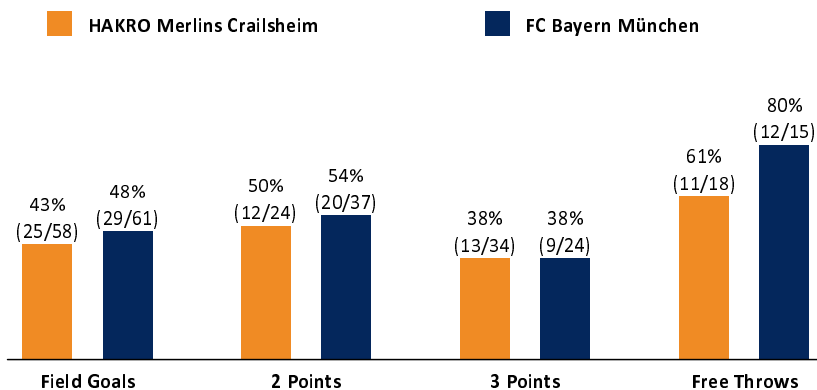

HAKRO Merlins Crailsheim 74 : 79

FC Bayern München

Referee: REITER Moritz
Umpires: MADINGER Christof / PANTHER Anne
Commissioner: GINTSCHEL Winfried

Attendance: 0
Crailsheim, Arena Hohenlohe (3.000 Plätze), SO 21 MRZ 2021, 18:00, Game-ID: 25704

Table with 4 columns (Q1, Q2, Q3, Q4) and 2 rows (CRA, FCB) showing quarter scores.

CRA - HAKRO Merlins Crailsheim (Coach: IISALO Tuomas)

Main player statistics table for CRA, including columns for No., Name, Min, PTS, 2 Points, 3 Points, Field Goals, Free Throws, and various rebound/assist metrics.

FCB - FC Bayern München (Coach: TRINCHIERI Andrea)

Main player statistics table for FCB, including columns for No., Name, Min, PTS, 2 Points, 3 Points, Field Goals, Free Throws, and various rebound/assist metrics.

Summary table comparing CRA and FCB on various metrics like Rebounds, Assists, Fouls, Turnovers, Steals, etc.

EASycREDIT-BBL.DE

Alle offiziellen Statistiken der easycrredit BBL, Daten, Rekorde uvm. gibt es auf easycrredit-BBL.de! News, Stats, Tabelle und Spielplan für unterwegs: Kostenfrei für iOS und Android in der offiziellen Liga-App!

MAGENTA SPORT

Keinen Korb mehr verpassen - Alle Spiele der easycrredit BBL und des MagentaSport BBL Pokals LIVE und in HD! Das größte Basketball-Angebot Deutschlands zuhause und mobil! www.MagentaSport.de

LEGEND
Min Minutes Played
DNP Did Not Play
PTS Points
DR Defensive Rebounds
OR Offensive Rebounds
TR Total Rebounds
AS Assists
ST Steals
TO Turnovers
BS Blocked Shots
SB Shots Blocked
EFF Efficiency = ((PTS + TR + AS + ST + BS) - ((FGA - FGM) + (FTA - FTM) + TO))
PF Fouls
FD Fouls Drawn
+/- Plus-Minus-Rating
* Starters