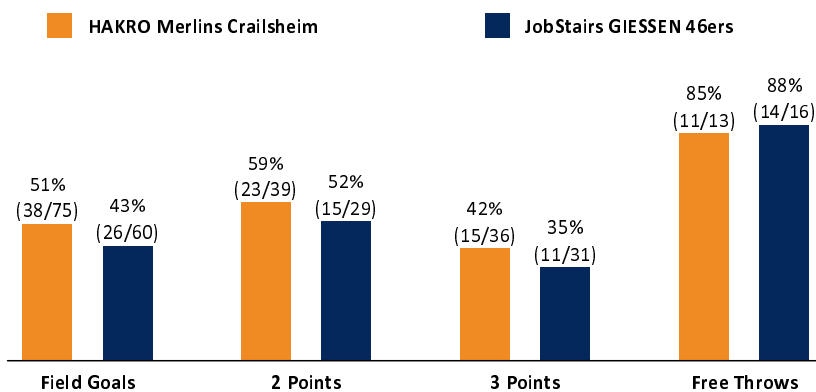

GIE - JobStairs GIESSEN 46ers (Coach: SCHOLZ Rolf)

No.	Name	Min	PTS	2 Points	3 Points	Field Goals	Free Throws	OR	DR	TR	AS	ST	TO	BS	SB	PF	FD	EFF	+/-	
*1	STARK Jonathan	17:01	0	0/2 (0%)	0/3 (0%)	0/5 (0%)			1	1	4	1	2			2	2	-1	-8	
4	KRAUSHAAR Bjarne	12:10	4		0/3 (0%)	0/3 (0%)	4/4 (100%)		1	1	1					1	3	3	-16	
8	PJANIC Alen	15:46	2	1/1 (100%)	0/3 (0%)	1/4 (25%)			3	3			1			1	1	1	-4	
10	UHLEMANN Tim	2:44	0										1					-1	-3	
*11	GARRETT Diante	31:03	15	3/6 (50%)	3/6 (50%)	6/12 (50%)			1	1	8		1			3	1	17	-17	
15	BOWMAN Brandon	20:36	9	1/4 (25%)	2/3 (67%)	3/7 (43%)	1/1 (100%)		2	2		1	3			2	2	5	-23	
20	ZYLKA Ferdinand	16:50	9	1/2 (50%)	1/3 (33%)	2/5 (40%)	4/5 (80%)		4	4	2	2	4			3	4	9	-4	
22	BROWN Chad	10:57	4	1/3 (33%)		1/3 (33%)	2/2 (100%)	3	1	4			1			1	1	5	-2	
*31	JAMES JR. Scottie	22:27	7	2/3 (67%)	1/2 (50%)	3/5 (60%)		3	3	6		2	2	1		3		12	-13	
*33	THOMAS Brandon	27:10	11	1/1 (100%)	3/6 (50%)	4/7 (57%)			1	1	1		1	1				10	-26	
*54	BRYANT John	23:16	16	5/7 (71%)	1/2 (50%)	6/9 (67%)	3/4 (75%)	2	5	7	1		1	1		4	3	20	-9	
Team / Coach								3	4	7							7			
Totals			200:00	77	15/29 (52%)	11/31 (35%)	26/60 (43%)	14/16 (88%)	11	26	37	17	6	17	3		20	17	87	-25

CRA	GIE
12 / 24 / 36	11 / 26 / 37
25	17
17	20
18	17
6	17
12	6
44	26
15	6
12	
29 (77:48)	9 (9:18)
22-0 (67:42)	8-0 (0:8)
Lead Changes: 5	
Times Tied: 2	

EASYCREDIT-BBL.DE

Alle offiziellen Statistiken der easyCredit BBL, Daten, Rekorde uvm. gibt es auf easyCredit-BBL.de! News, Stats, Tabelle und Spielplan für unterwegs: Kostenfrei für iOS und Android in der offiziellen Liga-App!

MAGENTA SPORT

Keinen Korb mehr verpassen - Alle Spiele der easyCredit BBL und des MagentaSport BBL Pokals LIVE und in HD! Das größte Basketball-Angebot Deutschlands zuhause und mobil! www.MagentaSport.de

LEGEND
Min Minutes Played   DR Defensive Rebounds   AS Assists   BS Blocked Shots   PF Fouls   +/- Plus-Minus-Rating
DNP Did Not Play   OR Offensive Rebounds   ST Steals   SB Shots Blocked   FD Fouls Drawn   * Starters
PTS Points   TR Total Rebounds   TO Turnovers   EFF Efficiency = ((PTS + TR + AS + ST + BS) - ((FGA - FGM) + (FTA - FTM) + TO))