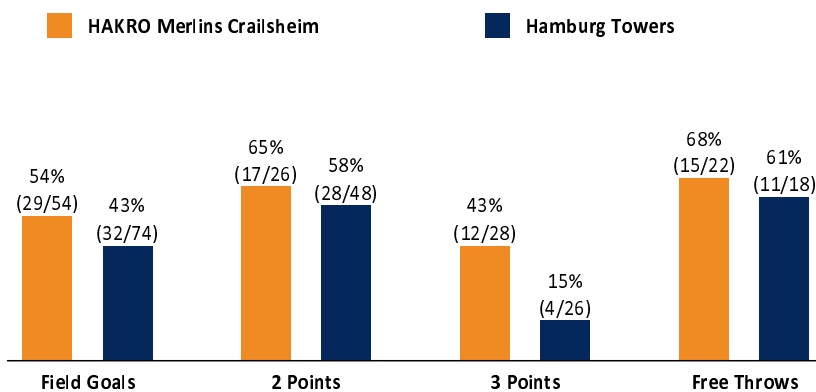

HAKRO Merlins Crailsheim 85 : 79

Hamburg Towers

Referee: PANTHER Anne
Umpires: MADINGER Christof / FRITZ Clemens
Commissioner: GINTSCHEL Winfried

Crailsheim, Arena Hohenlohe (3.000 Plätze), SO 2 MAI 2021, 18:00, Game-ID: 25773

Scoreboard table showing Q1, Q2, Q3, Q4 scores for CRA and HAM.

CRA - HAKRO Merlins Crailsheim (Coach: IISALO Tuomas)

Main player statistics table for CRA, including columns for No., Name, Min, PTS, 2 Points, 3 Points, Field Goals, Free Throws, and various rebound/assist metrics.

HAM - Hamburg Towers (Coach: CALLES Pedro)

Main player statistics table for HAM, including columns for No., Name, Min, PTS, 2 Points, 3 Points, Field Goals, Free Throws, and various rebound/assist metrics.

Summary table comparing CRA and HAM on various metrics like Rebounds, Assists, Fouls, Turnovers, Steals, Points in the Paint, etc.

EASYCREDIT-BBL.DE

Alle offiziellen Statistiken der easyCredit BBL, Daten, Rekorde uvm. gibt es auf easyCredit-BBL.de! News, Stats, Tabelle und Spielplan für unterwegs: Kostenfrei für iOS und Android in der offiziellen Liga-App!

MAGENTA SPORT

Keinen Korb mehr verpassen - Alle Spiele der easyCredit BBL und des MagentaSport BBL Pokals LIVE und in HD! Das größte Basketball-Angebot Deutschlands zuhause und mobil! www.MagentaSport.de

LEGEND: Min Minutes Played, DR Defensive Rebounds, AS Assists, BS Blocked Shots, PF Fouls, +/- Plus-Minus-Rating, DNP Did Not Play, OR Offensive Rebounds, ST Steals, SB Shots Blocked, * Starters, PTS Points, TR Total Rebounds, TO Turnovers, EFF Efficiency = ((PTS + TR + AS + ST + BS) - ((FGA - FGM) + (FTA - FTM) + TO))