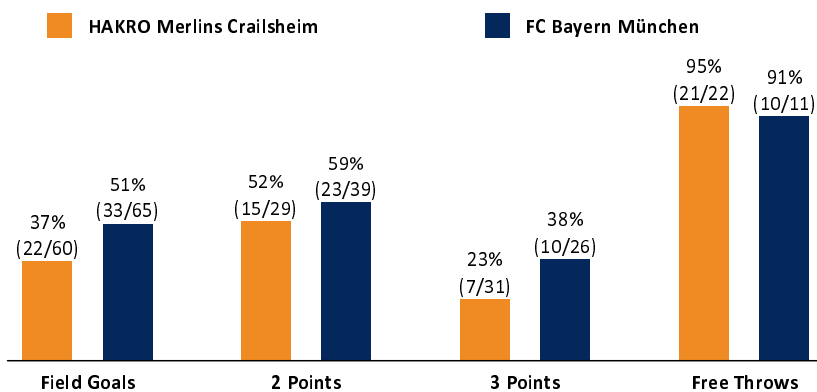

HAKRO Merlins Crailsheim 72 : 86

FC Bayern München

Referee: MATIP Martin
Umpires: FRITZ Clemens / STREIT Enrico
Commissioner: EICHHORN Christian

Attendance: 0
Crailsheim, Arena Hohenlohe (3.000 Plätze), DI 25 MAI 2021, 20:30, Game-ID: 25915

Scoreboard table showing Q1, Q2, Q3, Q4 scores for CRA and FCB.

CRA - HAKRO Merlins Crailsheim (Coach: IISALO Tuomas)

Main player statistics table for CRA, including columns for No., Name, Min, PTS, 2 Points, 3 Points, Field Goals, Free Throws, and various rebound/assist metrics.

FCB - FC Bayern München (Coach: TRINCHIERI Andrea)

Main player statistics table for FCB, including columns for No., Name, Min, PTS, 2 Points, 3 Points, Field Goals, Free Throws, and various rebound/assist metrics.

Summary table comparing CRA and FCB across various categories like Rebounds, Assists, Fouls, Turnovers, Steals, Points in the Paint, etc.

EASYCREDIT-BBL.DE

Alle offiziellen Statistiken der easyCredit BBL, Daten, Rekorde uvm. gibt es auf easyCredit-BBL.de! News, Stats, Tabelle und Spielplan für unterwegs: Kostenfrei für iOS und Android in der offiziellen Liga-App!

MAGENTA SPORT

Keinen Korb mehr verpassen - Alle Spiele der easyCredit BBL und des MagentaSport BBL Pokals LIVE und in HD! Das größte Basketball-Angebot Deutschlands zuhause und mobil! www.MagentaSport.de

LEGEND
Min Minutes Played
DNP Did Not Play
PTS Points
DR Defensive Rebounds
OR Offensive Rebounds
TR Total Rebounds
AS Assists
ST Steals
TO Turnovers
BS Blocked Shots
SB Shots Blocked
EFF Efficiency = ((PTS + TR + AS + ST + BS) - ((FGA - FGM) + (FTA - FTM) + TO))
PF Fouls
FD Fouls Drawn
+/- Plus-Minus-Rating
* Starters