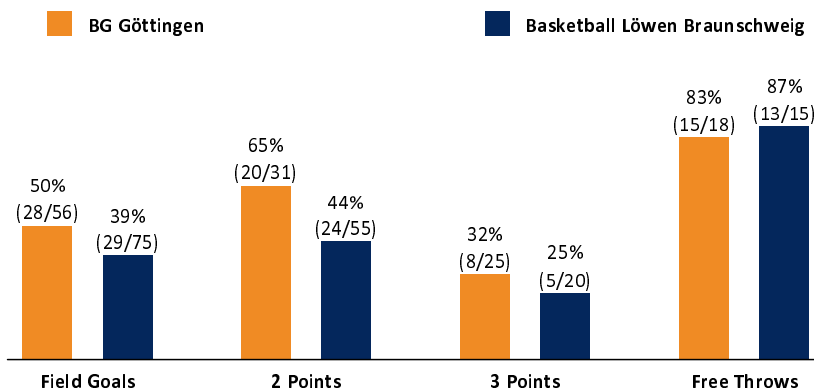

BG Göttingen

79 : 76

Basketball Löwen Braunschweig

Referee: RODRIGUEZ-SORIANO Toni
Umpires: KRAUSE Oliver / REY Danjana
Commissioner: HORN Markus

Göttingen, Sparkassen-Arena / LOKHALLE (3.447 Plätze), SA 14 NOV 2020, 20:30, Game-ID: 25503

Scoreboard table showing Q1, Q2, Q3, Q4 scores for GOT and BRA.

GOT - BG Göttingen (Coach: MOORS Roel)

Main player statistics table for GOT, including columns for No., Name, Min, PTS, 2 Points, 3 Points, Field Goals, Free Throws, OR, DR, TR, AS, ST, TO, BS, SB, PF, FD, EFF, +/-.

BRA - Basketball Löwen Braunschweig (Coach: STROBL Pete)

Main player statistics table for BRA, including columns for No., Name, Min, PTS, 2 Points, 3 Points, Field Goals, Free Throws, OR, DR, TR, AS, ST, TO, BS, SB, PF, FD, EFF, +/-.

Summary statistics table comparing GOT and BRA across various metrics like Rebounds, Assists, Fouls, etc.

EASYCREDIT-BBL.DE

Alle offiziellen Statistiken der easyCredit BBL, Daten, Rekorde uvm. gibt es auf easyCredit-BBL.de! News, Stats, Tabelle und Spielplan für unterwegs: Kostenfrei für iOS und Android in der offiziellen Liga-App!

MAGENTA SPORT

Keinen Korb mehr verpassen - Alle Spiele der easyCredit BBL und des MagentaSport BBL Pokals LIVE und in HD! Das größte Basketball-Angebot Deutschlands zuhause und mobil! www.MagentaSport.de

LEGEND: Min Minutes Played, DR Defensive Rebounds, AS Assists, BS Blocked Shots, PF Fouls, +/- Plus-Minus-Rating, DNP Did Not Play, OR Offensive Rebounds, ST Steals, SB Shots Blocked, FD Fouls Drawn, * Starters, PTS Points, TR Total Rebounds, TO Turnovers, EFF Efficiency = ((PTS + TR + AS + ST + BS) - ((FGA - FGM) + (FTA - FTM) + TO))