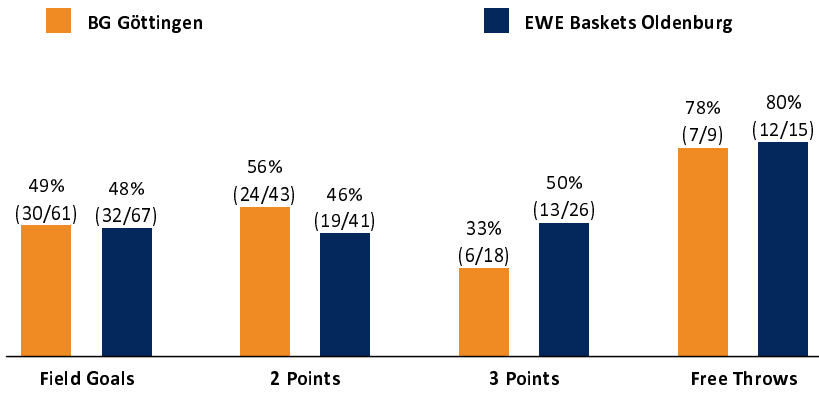

BG Göttingen

73 : 89 EWE Baskets Oldenburg

Referee: STRAUBE Carsten
Umpires: BEJAOUI Dominik / SIROWI Dennis
Commissioner: BENDER Ute

Göttingen, Sparkassen-Arena / LOKHALLE (3.447 Plätze), MI 23 DEZ 2020, 19:00, Game-ID: 25556

Attendance: 0

Scoreboard table showing Q1, Q2, Q3, Q4 scores for GOT and OLD.

GOT - BG Göttingen (Coach: MOORS Roel)

Main player statistics table for GOT - BG Göttingen with columns for No., Name, Min, PTS, 2 Points, 3 Points, Field Goals, Free Throws, and various rebound/assist metrics.

OLD - EWE Baskets Oldenburg (Coach: DRIJENCIC Mladen)

Main player statistics table for OLD - EWE Baskets Oldenburg with columns for No., Name, Min, PTS, 2 Points, 3 Points, Field Goals, Free Throws, and various rebound/assist metrics.

Summary statistics table comparing GOT and OLD on metrics like Rebounds, Assists, Fouls, Turnovers, Steals, Points in the Paint, etc.

EASycRedit-BBL.de

Alle offiziellen Statistiken der easycrredit BBL, Daten, Rekorde uvm. gibt es auf easycrredit-BBL.de! News, Stats, Tabelle und Spielplan für unterwegs: Kostenfrei für iOS und Android in der offiziellen Liga-App!

MAGENTA SPORT

Keinen Korb mehr verpassen - Alle Spiele der easycrredit BBL und des MagentaSport BBL Pokals LIVE und in HD! Das größte Basketball-Angebot Deutschlands zuhause und mobil! www.MagentaSport.de