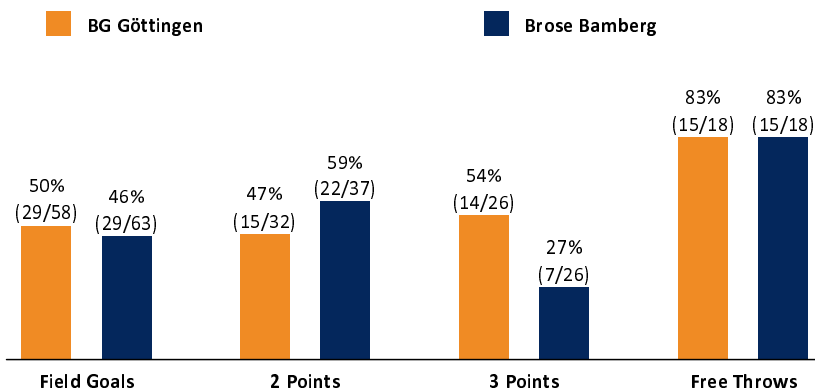

BG Göttingen

87 : 80

Brose Bamberg

Referee: MATIP Martin
Umpires: MADINGER Chrisof / THEIS Christian
Commissioner: LAUPRECHT Claus

Attendance: 0

Göttingen, Sparkassen-Arena / LOKHALLE (3.447 Plätze), FR 29 JAN 2021, 20:30, Game-ID: 25617

Scoreboard table showing Q1, Q2, Q3, Q4 scores for GOT and BAM.

GOT - BG Göttingen (Coach: MOORS Roel)

Main player statistics table for GOT - BG Göttingen with columns for No., Name, Min, PTS, 2 Points, 3 Points, Field Goals, Free Throws, and various rebound/assist metrics.

Summary table comparing GOT and BAM across various categories like Rebounds, Assists, Fouls, Turnovers, Steals, Points in the Paint, Second Chance Points, Fast Break Points, Biggest Lead, Biggest Scoring Run, Lead Changes, and Times Tied.