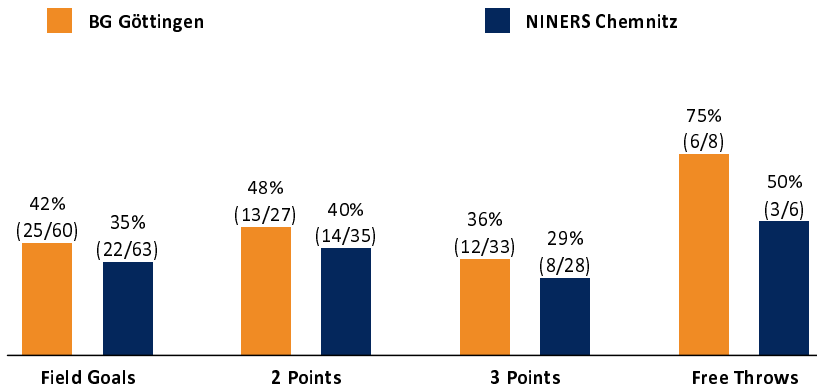

BG Göttingen

68 : 55

NINERS Chemnitz

Referee: KOVACEVIC Nebosja
Umpires: ARIK Tamer / BRENDEL Nicolas
Commissioner: WEGNER Ronny

Attendance: 0
Göttingen, Sparkassen-Arena / LOKHALLE (3.447 Plätze), Di 30 MRZ 2021, 19:00, Game-ID: 25671

Scoreboard table showing Q1, Q2, Q3, Q4 scores for GOT and CHE.

GOT - BG Göttingen (Coach: MOORS Roel)

Main player statistics table for GOT, including columns for No., Name, Min, PTS, 2 Points, 3 Points, Field Goals, Free Throws, and various rebound/assist metrics.

CHE - NINERS Chemnitz (Coach: PASTORE Rodrigo)

Main player statistics table for CHE, including columns for No., Name, Min, PTS, 2 Points, 3 Points, Field Goals, Free Throws, and various rebound/assist metrics.

Summary comparison table between GOT and CHE for various statistics like Rebounds, Assists, Fouls, Turnovers, Steals, Points in the Paint, etc.

EASycREDIT-BBL.DE

Alle offiziellen Statistiken der easyCredit BBL, Daten, Rekorde uvm. gibt es auf easyCredit-BBL.de! News, Stats, Tabelle und Spielplan für unterwegs: Kostenlos für iOS und Android in der offiziellen Liga-App!

MAGENTA SPORT

Keinen Korb mehr verpassen - Alle Spiele der easyCredit BBL und des MagentaSport BBL Pokals LIVE und in HD! Das größte Basketball-Angebot Deutschlands zuhause und mobil! www.MagentaSport.de

LEGEND
Min Minutes Played
DR Defensive Rebounds
AS Assists
BS Blocked Shots
PF Fouls
+/- Plus-Minus-Rating
DNP Did Not Play
OR Offensive Rebounds
ST Steals
SB Shots Blocked
FD Fouls Drawn
* Starters
PTS Points
TR Total Rebounds
TO Turnovers
EFF Efficiency = ((PTS + TR + AS + ST + BS) - ((FGA - FGM) + (FTA - FTM) + TO))