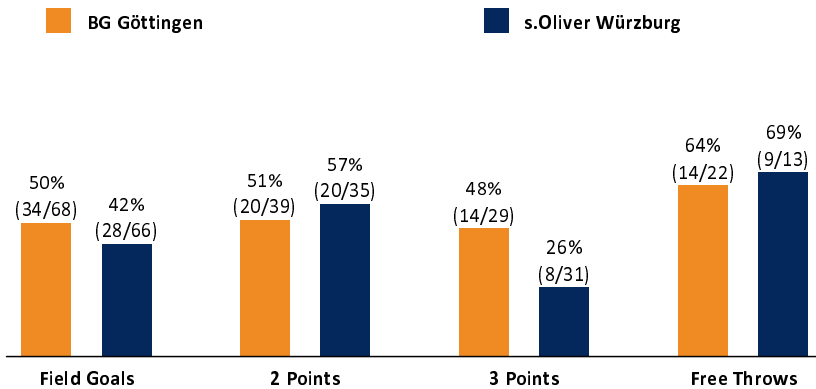

BG Göttingen

96 : 73

s.Oliver Würzburg

Referee: STRAUBE Carsten
Umpires: KOVACEVIC Nebosja / MÜLLER Patrick
Commissioner: WEGNER Ronny

Göttingen, Sparkassen-Arena / LOKHALLE (3.447 Plätze), SO 11 APR 2021, 15:00, Game-ID: 25732

Attendance: 0

Scoreboard table showing Q1, Q2, Q3, Q4 scores for GOT and WUE.

GOT - BG Göttingen (Coach: MOORS Roel)

Main player statistics table for GOT - BG Göttingen with columns for No., Name, Min, PTS, 2 Points, 3 Points, Field Goals, Free Throws, OR, DR, TR, AS, ST, TO, BS, SB, PF, FD, EFF, +/-.

WUE - s.Oliver Würzburg (Coach: WUCHERER Denis)

Main player statistics table for WUE - s.Oliver Würzburg with columns for No., Name, Min, PTS, 2 Points, 3 Points, Field Goals, Free Throws, OR, DR, TR, AS, ST, TO, BS, SB, PF, FD, EFF, +/-.