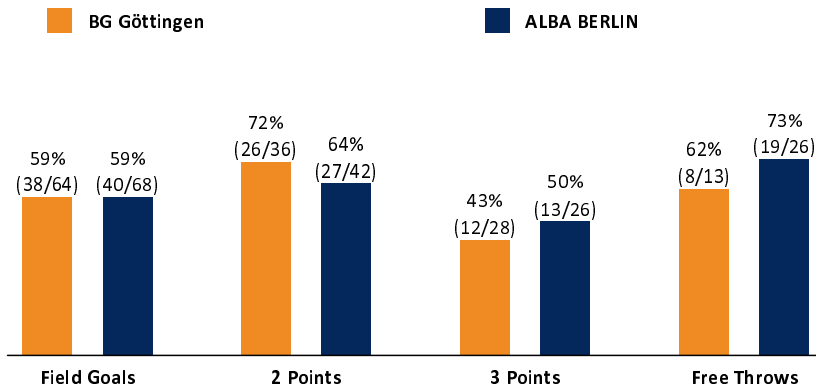

BG Göttingen

96 : 112

ALBA BERLIN

Referee: PANTHER Anne
Umpires: MATIP Martin / BITTNER Steve
Commissioner: SCHENCKING Albert

München, Audi Dome, SA 15 MAI 2021, 19:45, Game-ID: 25899

Scoreboard table showing Q1, Q2, Q3, Q4 scores for GOT and BER.

GOT - BG Göttingen (Coach: MOORS Roel)

Main player statistics table for GOT - BG Göttingen, including columns for No., Name, Min, PTS, 2 Points, 3 Points, Field Goals, Free Throws, OR, DR, TR, AS, ST, TO, BS, SB, PF, FD, EFF, +/-.

BER - ALBA BERLIN (Coach: GARCIA RENESES Alejandro)

Main player statistics table for BER - ALBA BERLIN, including columns for No., Name, Min, PTS, 2 Points, 3 Points, Field Goals, Free Throws, OR, DR, TR, AS, ST, TO, BS, SB, PF, FD, EFF, +/-.

Summary statistics table comparing GOT and BER across categories like Rebounds, Assists, Fouls, Turnovers, Steals, Points in the Paint, etc.

EASYCREDIT-BBL.DE

Alle offiziellen Statistiken der easyCredit BBL, Daten, Rekorde uvm. gibt es auf easyCredit-BBL.de! News, Stats, Tabelle und Spielplan für unterwegs: Kostenlos für iOS und Android in der offiziellen Liga-App!

MAGENTA SPORT

Keinen Korb mehr verpassen - Alle Spiele der easyCredit BBL und des MagentaSport BBL Pokals LIVE und in HD! Das größte Basketball-Angebot Deutschlands zuhause und mobil! www.MagentaSport.de

LEGEND: Min Minutes Played, DR Defensive Rebounds, AS Assists, BS Blocked Shots, PF Fouls, +/- Plus-Minus-Rating, DNP Did Not Play, OR Offensive Rebounds, ST Steals, SB Shots Blocked, FD Fouls Drawn, * Starters, PTS Points, TR Total Rebounds, TO Turnovers, EFF Efficiency = ((PTS + TR + AS + ST + BS) - ((FGA - FGM) + (FTA - FTM) + TO))