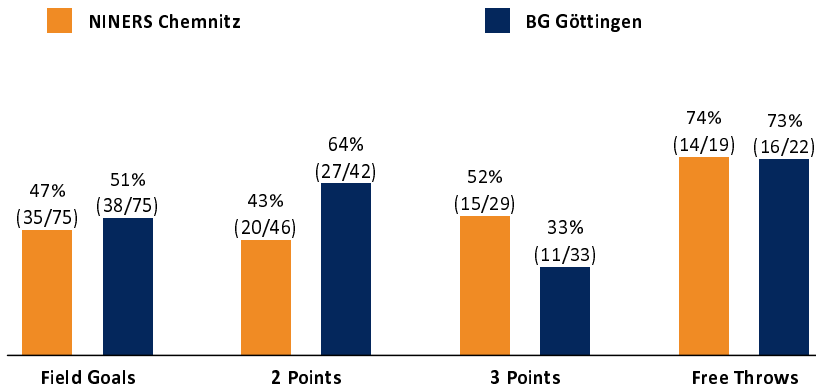

Referee: LOTTERMOSER Robert  
 Umpires: BITTNER Steve / SIMONOW Konstantin  
 Commissioner: MOCZUISKI Darius

Chemnitz, Messe Chemnitz (5.000 Plätze), SA 21 NOV 2020, 20:30, Game-ID: 25511

	Q1		Q2		Q3		Q4		OT1	
CHE	16	16	31	47	25	72	20	92	7	99
GOT	24	24	23	47	29	76	16	92	11	103

**GOT - BG Göttingen** (Coach: MOORS Roel)

No.	Name	Min	PTS	2 Points	3 Points	Field Goals	Free Throws	OR	DR	TR	AS	ST	TO	BS	SB	PF	FD	EFF	+/-	
2	WEIDEMANN Nelson	11:26	6		2/5 (40%)	2/5 (40%)			2	2			1			2		4	-8	
*6	NELSON Luke	34:29	24	5/6 (83%)	3/8 (38%)	8/14 (57%)	5/8 (63%)	1	1	2	6	1	1			4	5	23	14	
*7	GUTIERREZ Jorge	30:06	11	2/7 (29%)	1/4 (25%)	3/11 (27%)	4/4 (100%)	1	2	3	13	4	2		1	3	4	21	2	
8	VARGAS Akeem	11:02	3		1/2 (50%)	1/2 (50%)			1	1						1	1	3	-19	
10	KRAMER Dennis	3:42	0						1	1						1	1	1	-8	
11	OMUVWIE Marvin	7:50	2	1/1 (100%)	0/1 (0%)	1/2 (50%)			1	1						2		2	-5	
*12	ODIASE Tai	32:49	17	7/9 (78%)		7/9 (78%)	3/6 (50%)	2	6	8		1	1	2		3	4	22	8	
*17	MÖNNINGHOFF Mathis	33:28	10	1/1 (100%)	2/5 (40%)	3/6 (50%)	2/2 (100%)	1	9	10	1		1			1	1	17	17	
18	KAMP Harper	12:11	4	1/4 (25%)		1/4 (25%)	2/2 (100%)		1	1						1	2	2	-4	
*24	DAWKINS Aubrey	33:58	24	9/11 (82%)	2/8 (25%)	11/19 (58%)		2	7	9	1	2	2			3	1	26	23	
25	ROBINSON JR. Galen	13:59	2	1/3 (33%)		1/3 (33%)			1	1	4					1	2	5	0	
Team / Coach									2	2							2			
<b>Totals</b>			<b>225:00</b>	<b>103</b>	<b>27/42 (64%)</b>	<b>11/33 (33%)</b>	<b>38/75 (51%)</b>	<b>16/22 (73%)</b>	<b>7</b>	<b>34</b>	<b>41</b>	<b>25</b>	<b>8</b>	<b>8</b>	<b>2</b>	<b>1</b>	<b>22</b>	<b>21</b>	<b>128</b>	<b>4</b>