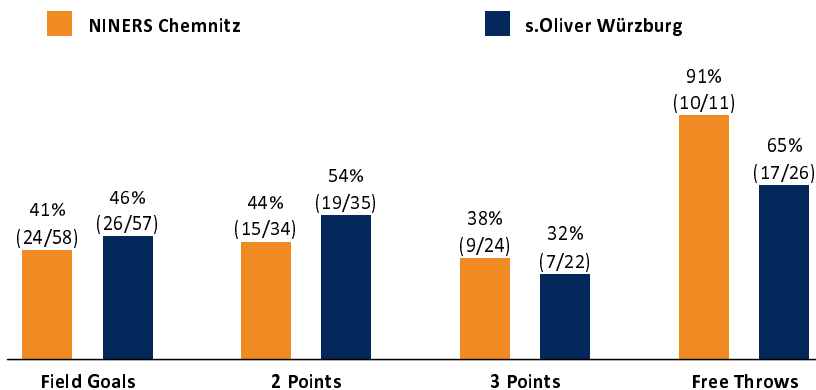

WUE - s.Oliver Würzburg (Coach: WUCHERER Denis)

No.	Name	Min	PTS	2 Points	3 Points	Field Goals	Free Throws	OR	DR	TR	AS	ST	TO	BS	SB	PF	FD	EFF	+/-	
*2	CHAPMAN Brekkott	14:58	4	1/2 (50%)	0/1 (0%)	1/3 (33%)	2/2 (100%)		2	2	1	2	2		1		2	5	9	
*3	WARD Tyson	28:02	6	0/2 (0%)	1/4 (25%)	1/6 (17%)	3/4 (75%)	1	6	7	1	2	2			3	2	8	14	
*5	SEARS Justin	28:05	13	5/9 (56%)		5/9 (56%)	3/4 (75%)	4	2	6	2	1	1	1			7	17	23	
6	OBIESIE Joshua	6:14	3	0/1 (0%)	1/2 (50%)	1/3 (33%)		1		1						1		2	-6	
*8	PERSONS Tayler	32:41	19	7/10 (70%)	1/2 (50%)	8/12 (67%)	2/4 (50%)		5	5	4	1	2			2	3	21	14	
11	SMITH Zach	10:04	3	1/1 (100%)		1/1 (100%)	1/2 (50%)	1		1		1				2	1	4	-17	
20	ALBUS Julian	0:46	0						1	1								1	3	
21	KOCH Florian	10:54	1	0/2 (0%)	0/4 (0%)	0/6 (0%)	1/2 (50%)								2		1	-6	-6	
24	HUNT Cameron	17:13	8	3/3 (100%)	0/1 (0%)	3/4 (75%)	2/2 (100%)	2		2	3		2			3	2	10	-15	
27	WEITZEL Jonas	3:03	0													1		0	-8	
*34	HOFFMANN Felix	24:10	3		1/2 (50%)	1/2 (50%)		1	4	5	4		3			2	2	8	23	
77	KING Alex	23:50	16	2/5 (40%)	3/6 (50%)	5/11 (45%)	3/6 (50%)	3	3	6		2	1			3	4	14	11	
Team / Coach								1	2	3		2					1			
Totals			200:00	76	19/35 (54%)	7/22 (32%)	26/57 (46%)	17/26 (65%)	14	25	39	15	9	15	1	3	17	24	85	9