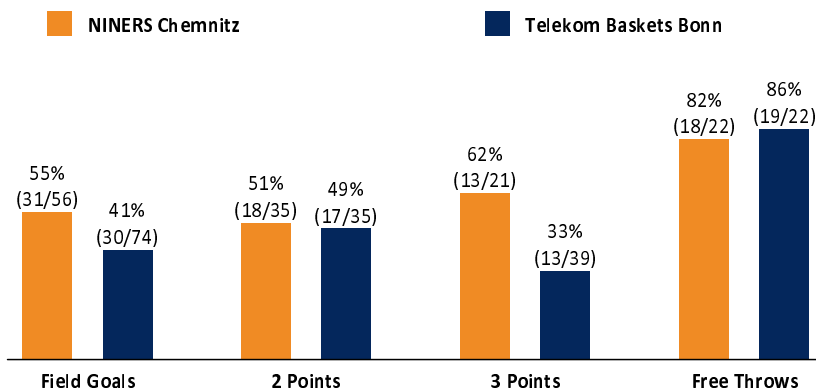

BON - Telekom Baskets Bonn (Coach: O'SHEA Chris)

No.	Name	Min	PTS	2 Points	3 Points	Field Goals	Free Throws	OR	DR	TR	AS	ST	TO	BS	SB	PF	FD	EFF	+/-	
*2	POLLARD Xavier	32:10	18	3/6 (50%)	3/7 (43%)	6/13 (46%)	3/3 (100%)	3	1	4	5	5	1			3	3	24	15	
3	THOMPSON IV James	13:24	9	2/2 (100%)		2/2 (100%)	5/6 (83%)	1	3	4						2	3	12	-2	
4	MICOVIC Strahinja	DNP																		
*5	HAGINS Josh	36:18	18	3/5 (60%)	4/8 (50%)	7/13 (54%)			6	6	4	4	4	1		2	3	23	-2	
*7	BABB Chris	35:36	18	2/3 (67%)	4/15 (27%)	6/18 (33%)	2/2 (100%)	1		1	2		1			1	2	8	-8	
*8	LISCHKA Benjamin	23:23	3	1/4 (25%)		1/4 (25%)	1/2 (50%)	2	2	4	1		2			3	2	2	-12	
11	DILEO Anthony	28:02	6	2/4 (50%)	0/4 (0%)	2/8 (25%)	2/2 (100%)	2		2	1	2	1		1	1	2	4	-1	
12	BINAPFL Kilian	4:34	0								1		1			1		0	0	
13	GALLIUS Deividas	22:26	13	1/4 (25%)	2/5 (40%)	3/9 (33%)	5/5 (100%)	2	1	3	2		1		2	5	4	11	6	
*21	KRATZER Leon	29:07	7	3/7 (43%)		3/7 (43%)	1/2 (50%)	1	4	5	4			1		3	3	12	-1	
22	DE OLIVEIRA Gabriel	DNP																		
Team / Coach								3	2	5			2				3			
Totals			225:00	92	17/35 (49%)	13/39 (33%)	30/74 (41%)	19/22 (86%)	15	19	34	20	11	13	2	3	21	22	99	-1

CHE	BON
7 / 30 / 37	15 / 19 / 34
20	20
23	21
21	22
20	13
6	11
32	24
4	19
11	8
18 (31:13)	5 (87:92)
16-0 (31:13)	16-0 (70:71)
Lead Changes: 12	
Times Tied: 8	

EASycREDIT-BBL.DE

Alle offiziellen Statistiken der easyCredit BBL, Daten, Rekorde uvm. gibt es auf easycCredit-BBL.de! News, Stats, Tabelle und Spielplan für unterwegs: Kostenfrei für iOS und Android in der offiziellen Liga-App!

MAGENTA SPORT

Keinen Korb mehr verpassen - Alle Spiele der easyCredit BBL und des MagentaSport BBL Pokals LIVE und in HD! Das größte Basketball-Angebot Deutschlands zuhause und mobil! www.MagentaSport.de

LEGEND

Min Minutes Played   DR Defensive Rebounds   AS Assists   BS Blocked Shots   PF Fouls   +/- Plus-Minus-Rating
DNP Did Not Play   OR Offensive Rebounds   ST Steals   SB Shots Blocked   FD Fouls Drawn   * Starters
PTS Points   TR Total Rebounds   TO Turnovers   EFF Efficiency = ((PTS + TR + AS + ST + BS) - ((FGA - FGM) + (FTA - FTM) + TO))