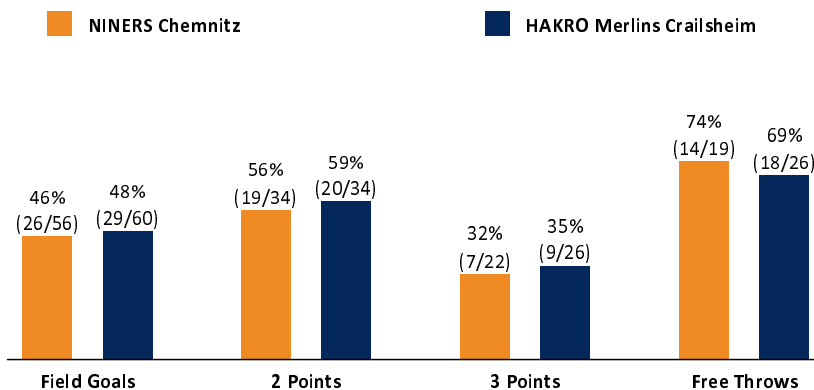

CRA - HAKRO Merlins Crailsheim (Coach: IISALO Tuomas)

No.	Name	Min	PTS	2 Points	3 Points	Field Goals	Free Throws	OR	DR	TR	AS	ST	TO	BS	SB	PF	FD	EFF	+/-	
*2	BELL-HAYNES Trae	29:29	25	4/8 (50%)	3/6 (50%)	7/14 (50%)	8/10 (80%)	2	1	3	8	1	4			3	8	24	19	
3	STUCKEY Maurice	11:12	1		0/1 (0%)	0/1 (0%)	1/2 (50%)	3		3		1	2			1	2	1	7	
4	HILLIARD Nimrod	10:27	3		1/3 (33%)	1/3 (33%)					2	2	2					3	-7	
5	KOVACEVIC Aleksa	DNP																		
*6	LASISI Elias	28:44	5	1/5 (20%)	1/6 (17%)	2/11 (18%)		1	3	4	1	1			1	2		2	5	
*9	BLECK Fabian	28:31	8	4/7 (57%)	0/1 (0%)	4/8 (50%)		3	6	9	2		1			4	1	14	2	
10	HALEY Jermaine	17:08	5	2/2 (100%)	0/1 (0%)	2/3 (67%)	1/2 (50%)	1		1	1	2	2			2	1	5	-1	
13	CAISIN Radii	DNP																		
*15	RADOSAVLJEVIC Bogdan	25:58	11	2/3 (67%)	1/1 (100%)	3/4 (75%)	4/6 (67%)	1	2	3	3	1	4	1		3	8	12	12	
17	McNEACE Jamuni	13:43	10	5/5 (100%)		5/5 (100%)	0/1 (0%)		1	1		1	1	1		5	1	11	2	
22	KOVACEVIC Dejan	DNP																		
*24	JONES Jeremy	34:48	17	2/4 (50%)	3/7 (43%)	5/11 (45%)	4/5 (80%)	2	2	4	1	5		1		2	4	21	21	
Team / Coach								1	3	4		2				2				
Totals			200:00	85	20/34 (59%)	9/26 (35%)	29/60 (48%)	18/26 (69%)	14	18	32	18	14	18	3	1	22	25	95	12

CHE	CRA
12 / 19 / 31	14 / 18 / 32
18	18
26	22
22	25
21	18
10	14
38	34
9	13
6	4
14 (36:22)	12 (71:83)
6-0 (21:12)	9-0 (41:45)
Lead Changes: 5	
Times Tied: 1	

EASycREDIT-BBL.DE

Alle offiziellen Statistiken der easyCredit BBL, Daten, Rekorde uvm. gibt es auf easycCredit-BBL.de! News, Stats, Tabelle und Spielplan für unterwegs: Kostenfrei für iOS und Android in der offiziellen Liga-App!

MAGENTA SPORT

Keinen Korb mehr verpassen - Alle Spiele der easyCredit BBL und des MagentaSport BBL Pokals LIVE und in HD! Das größte Basketball-Angebot Deutschlands zuhause und mobil! www.MagentaSport.de

LEGEND

Min Minutes Played   DR Defensive Rebounds   AS Assists   BS Blocked Shots   PF Fouls   +/- Plus-Minus-Rating
DNP Did Not Play   OR Offensive Rebounds   ST Steals   SB Shots Blocked   FD Fouls Drawn   * Starters
PTS Points   TR Total Rebounds   TO Turnovers   EFF Efficiency = ((PTS + TR + AS + ST + BS) - ((FGA - FGM) + (FTA - FTM) + TO))