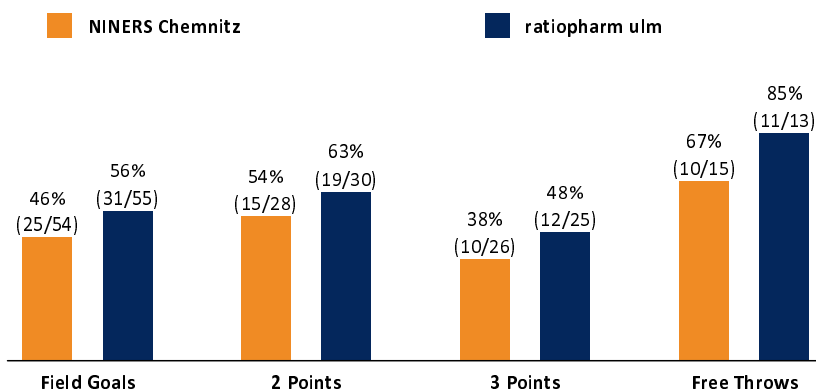

ULM - ratiopharm ulm (Coach: LAKOVIC Jaka)

No.	Name	Min	PTS	2 Points	3 Points	Field Goals	Free Throws	OR	DR	TR	AS	ST	TO	BS	SB	PF	FD	EFF	+/-
1	CONGER Demetrius	8:12	2	0/1 (0%)		0/1 (0%)	2/2 (100%)				2		1		1	1	4	2	11
*3	CLARK Cameron	20:00	14	7/12 (58%)		7/12 (58%)		1	1	2	1	1		1	1	2	1	14	2
*7	PETRUCELLI John	18:08	3		1/1 (100%)	1/1 (100%)	0/2 (0%)		2	2		1		1		4	1	5	3
11	WILKINS Isaiiah	17:17	7	2/2 (100%)	0/1 (0%)	2/3 (67%)	3/3 (100%)		3	3		1	2	1		1	2	9	16
*13	OBST Andreas	27:19	11	2/4 (50%)	2/5 (40%)	4/9 (44%)	1/1 (100%)	1	1	2	3	1	2			3	1	10	8
*21	OSETKOWSKI Dylan	22:22	5		1/1 (100%)	1/1 (100%)	2/2 (100%)		3	3	3	2	2			2	2	11	1
22	KLEPEISZ Thomas	22:11	13	2/3 (67%)	3/5 (60%)	5/8 (63%)		1	1	1	6		2		2	1	15	4	
*23	CAUPAIN Troy	32:21	19	3/4 (75%)	4/10 (40%)	7/14 (50%)	1/1 (100%)		7	7	8	1	4	1		1	2	25	16
27	KRIMMER Moritz	1:39	2	1/1 (100%)		1/1 (100%)		1		1			1					2	0
33	HECKMANN Patrick	19:24	7	1/1 (100%)	1/2 (50%)	2/3 (67%)	2/2 (100%)	2	1	3		1	1	1		2	2	10	12
35	HOLMAN Aric	8:48	2	1/1 (100%)		1/1 (100%)					1		2	1			1	2	2
36	KRAUSE Kristofer	2:19	0	0/1 (0%)		0/1 (0%)												-1	0
Team / Coach																		0	
<b>Totals</b>		<b>200:00</b>	<b>85</b>	<b>19/30 (63%)</b>	<b>12/25 (48%)</b>	<b>31/55 (56%)</b>	<b>11/13 (85%)</b>	<b>6</b>	<b>18</b>	<b>24</b>	<b>24</b>	<b>8</b>	<b>17</b>	<b>6</b>	<b>2</b>	<b>18</b>	<b>17</b>	<b>104</b>	<b>15</b>