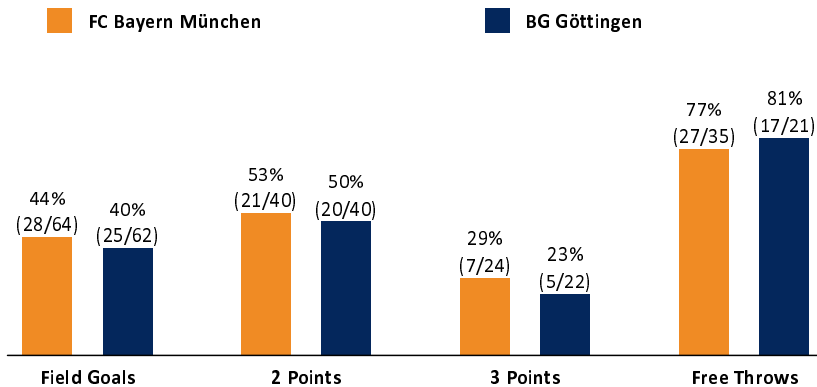

FC Bayern München

90 : 72

BG Göttingen

Referee: BITTNER Steve
Umpires: MUTAPCIC Armin / FINGERLING Stefan
Commissioner: WEICHERT Horst

München, Audi Dome (6.500 Plätze), SO 6 DEZ 2020, 20:30, Game-ID: 25532

Scoreboard table showing Q1, Q2, Q3, Q4 scores for FCB and GOT.

FCB - FC Bayern München (Coach: TRINCHIERI Andrea)

Main player statistics table for FC Bayern München including columns for No., Name, Min, PTS, 2 Points, 3 Points, Field Goals, Free Throws, OR, DR, TR, AS, ST, TO, BS, SB, PF, FD, EFF, +/-.

GOT - BG Göttingen (Coach: MOORS Roel)

Main player statistics table for BG Göttingen including columns for No., Name, Min, PTS, 2 Points, 3 Points, Field Goals, Free Throws, OR, DR, TR, AS, ST, TO, BS, SB, PF, FD, EFF, +/-.

Summary statistics table comparing FCB and GOT across various metrics like Rebounds, Assists, Fouls, Turnovers, Steals, etc.

EASYCREDIT-BBL.DE

Alle offiziellen Statistiken der easyCredit BBL, Daten, Rekorde uvm. gibt es auf easyCredit-BBL.de! News, Stats, Tabelle und Spielplan für unterwegs: Kostenlos für iOS und Android in der offiziellen Liga-App!

MAGENTA SPORT

Keinen Korb mehr verpassen - Alle Spiele der easyCredit BBL und des MagentaSport BBL Pokals LIVE und in HD! Das größte Basketball-Angebot Deutschlands zuhause und mobil! www.MagentaSport.de

LEGEND: Min Minutes Played, DR Defensive Rebounds, AS Assists, BS Blocked Shots, PF Fouls, +/- Plus-Minus-Rating, DNP Did Not Play, OR Offensive Rebounds, ST Steals, SB Shots Blocked, FD Fouls Drawn, * Starters, PTS Points, TR Total Rebounds, TO Turnovers, EFF Efficiency = ((PTS + TR + AS + ST + BS) - ((FGA - FGM) + (FTA - FTM) + TO))