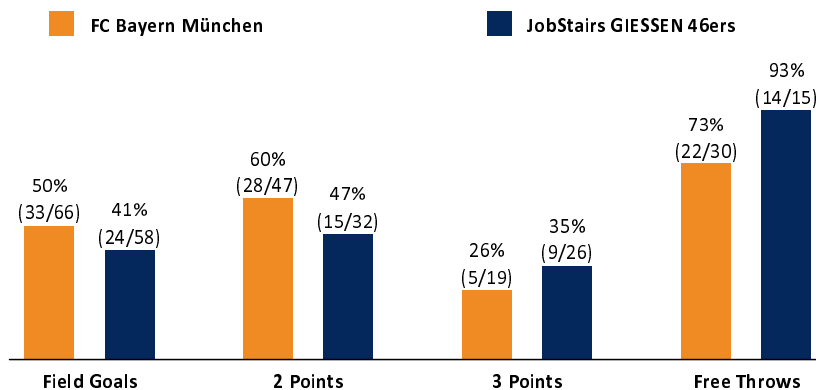

GIE - JobStairs GIESSEN 46ers (Coach: FREYER Ingo)

No.	Name	Min	PTS	2 Points	3 Points	Field Goals	Free Throws	OR	DR	TR	AS	ST	TO	BS	SB	PF	FD	EFF	+/-
*1	STARK Jonathan	16:54	3	0/5 (0%)	1/3 (33%)	1/8 (13%)			3	3	4		2		1	5		1	-9
2	HAMILTON Isaac	16:42	6	3/3 (100%)	0/2 (0%)	3/5 (60%)		1		1	1	2	3			1	2	5	-7
*3	O'REILLY Liam	13:33	0	0/1 (0%)		0/1 (0%)			3	3	2		2			2	3	2	-10
4	KRAUSHAAR Bjarne	23:58	13	2/2 (100%)	2/3 (67%)	4/5 (80%)	3/4 (75%)		3	3	5		2			2	2	17	-4
8	PJANIC Alen	20:46	3	0/3 (0%)	1/2 (50%)	1/5 (20%)			1	1	1		1	1		5	1	1	-6
*12	RICHTER Johannes	23:26	11	3/6 (50%)	1/4 (25%)	4/10 (40%)	2/2 (100%)		3	3	1		3		1	4	1	6	-16
*15	BOWMAN Brandon	22:36	7	2/3 (67%)	0/4 (0%)	2/7 (29%)	3/3 (100%)		2	2				1	1	3	3	5	-15
20	ZYLKA Ferdinand	11:26	3	0/1 (0%)	1/1 (100%)	1/2 (50%)			3	3	1	2	1		1		1	7	-7
31	JAMES JR. Scottie	23:03	10	1/3 (33%)	2/3 (67%)	3/6 (50%)	2/2 (100%)		3	3			3			4	3	7	-12
*33	THOMAS Brandon	27:36	15	4/5 (80%)	1/4 (25%)	5/9 (56%)	4/4 (100%)	1	2	3	1	1	2				3	14	-24
Team / Coach								2	1	3			1					2	
Totals		200:00	71	15/32 (47%)	9/26 (35%)	24/58 (41%)	14/15 (93%)	4	24	28	16	5	20	2	4	26	19	67	-22

FCB	Rebounds OR/DR/TR	GIE
10 / 29 / 39		4 / 24 / 28
23	Assists	16
19	Fouls	26
26	Fouls Drawn	19
10	Turnovers	20
10	Steals	5
38	Points in the Paint	26
6	Second Chance Points	
9	Fast Break Points	8
26 (67:41)	Biggest Lead	0 (:)
9-0 (62:39)	Biggest Scoring Run	8-0 (67:49)
	Lead Changes:	0
	Times Tied:	0

EASycREDIT-BBL.DE

Alle offiziellen Statistiken der easyCredit BBL, Daten, Rekorde uvm. gibt es auf easyCredit-BBL.de! News, Stats, Tabelle und Spielplan für unterwegs: Kostenfrei für iOS und Android in der offiziellen Liga-App!

MAGENTA SPORT

Keinen Korb mehr verpassen - Alle Spiele der easyCredit BBL und des MagentaSport BBL Pokals LIVE und in HD! Das größte Basketball-Angebot Deutschlands zuhause und mobil! www.MagentaSport.de

LEGEND

Min Minutes Played DR Defensive Rebounds AS Assists BS Blocked Shots PF Fouls +/- Plus-Minus-Rating
DNP Did Not Play OR Offensive Rebounds ST Steals SB Shots Blocked FD Fouls Drawn * Starters
PTS Points TR Total Rebounds TO Turnovers EFF Efficiency = ((PTS + TR + AS + ST + BS) - ((FGA - FGM) + (FTA - FTM) + TO))