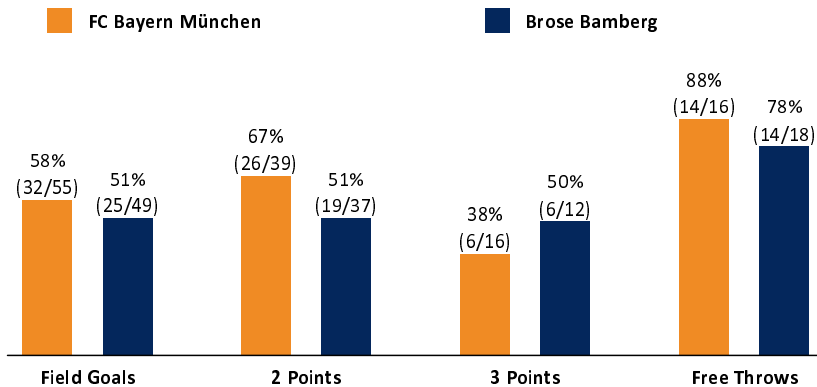

FC Bayern München

84 : 70

Brose Bamberg

Referee: PANTHER Anne
Umpires: STREIT Enrico / HACK Johannes
Commissioner: SCHENKING Albert

München, Audi Dome (6.500 Plätze), SO 27 DEZ 2020, 20:30, Game-ID: 25570

Scoreboard table showing Q1, Q2, Q3, Q4 scores for FCB and BAM.

FCB - FC Bayern München (Coach: TRINCHIERI Andrea)

Main player statistics table for FC Bayern München including columns for No., Name, Min, PTS, 2 Points, 3 Points, Field Goals, Free Throws, and various rebound/assist metrics.

BAM - Brose Bamberg (Coach: ROIJAKKERS Johan)

Main player statistics table for Brose Bamberg including columns for No., Name, Min, PTS, 2 Points, 3 Points, Field Goals, Free Throws, and various rebound/assist metrics.

Summary table comparing FCB and BAM across various statistical categories like Rebounds, Assists, Fouls, Turnovers, Steals, etc.

EASycREDIT-BBL.DE

Alle offiziellen Statistiken der easycrredit BBL, Daten, Rekorde uvm. gibt es auf easycrredit-BBL.de! News, Stats, Tabelle und Spielplan für unterwegs: Kostenfrei für iOS und Android in der offiziellen Liga-App!

MAGENTA SPORT

Keinen Korb mehr verpassen - Alle Spiele der easycrredit BBL und des MagentaSport BBL Pokals LIVE und in HD! Das größte Basketball-Angebot Deutschlands zuhause und mobil! www.MagentaSport.de

LEGEND: Min Minutes Played, DR Defensive Rebounds, AS Assists, BS Blocked Shots, PF Fouls, +/- Plus-Minus-Rating, DNP Did Not Play, OR Offensive Rebounds, ST Steals, SB Shots Blocked, FD Fouls Drawn, * Starters, PTS Points, TR Total Rebounds, TO Turnovers, EFF Efficiency = ((PTS + TR + AS + ST + BS) - ((FGA - FGM) + (FTA - FTM) + TO))