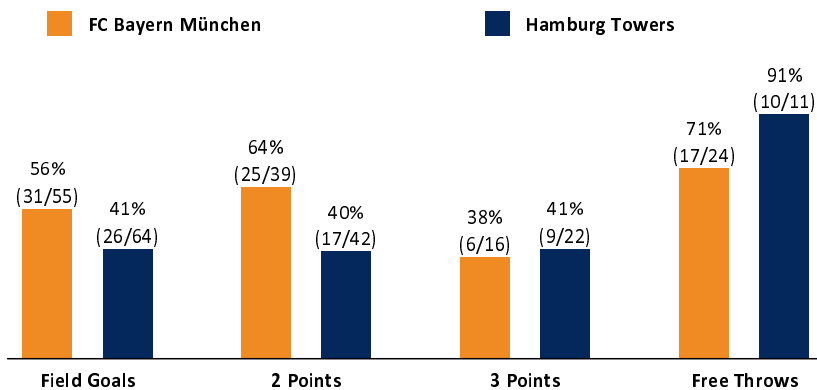

FC Bayern München

85 : 71

Hamburg Towers

Referee: FRITZ Clemens
Umpires: KOVACEVIC Nebosja / STREIT Enrico
Commissioner: KINDERVATER Max

München, Audi Dome (6.500 Plätze), SO 17 JAN 2021, 15:00, Game-ID: 25604

Scoreboard table showing quarter scores (Q1-Q4) for FCB and HAM.

FCB - FC Bayern München (Coach: TRINCHIERI Andrea)

Main player statistics table for FC Bayern München including columns for Name, Min, PTS, 2 Points, 3 Points, Field Goals, Free Throws, and various rebound/assist metrics.

HAM - Hamburg Towers (Coach: CALLES Pedro)

Main player statistics table for Hamburg Towers including columns for Name, Min, PTS, 2 Points, 3 Points, Field Goals, Free Throws, and various rebound/assist metrics.

Summary statistics table comparing FCB and HAM across various metrics like Rebounds, Assists, Fouls, Turnovers, Steals, Points in the Paint, etc.

EASYCREDIT-BBL.DE

Alle offiziellen Statistiken der easyCredit BBL, Daten, Rekorde uvm. gibt es auf easyCredit-BBL.de! News, Stats, Tabelle und Spielplan für unterwegs: Kostenlos für iOS und Android in der offiziellen Liga-App!

MAGENTA SPORT

Keinen Korb mehr verpassen - Alle Spiele der easyCredit BBL und des MagentaSport BBL Pokals LIVE und in HD! Das größte Basketball-Angebot Deutschlands zuhause und mobil! www.MagentaSport.de

LEGEND: Min Minutes Played, DR Defensive Rebounds, AS Assists, BS Blocked Shots, PF Fouls, +/- Plus-Minus-Rating, DNP Did Not Play, OR Offensive Rebounds, ST Steals, SB Shots Blocked, * Starters, PTS Points, TR Total Rebounds, TO Turnovers, EFF Efficiency = ((PTS + TR + AS + ST + BS) - ((FGA - FGM) + (FTA - FTM) + TO))