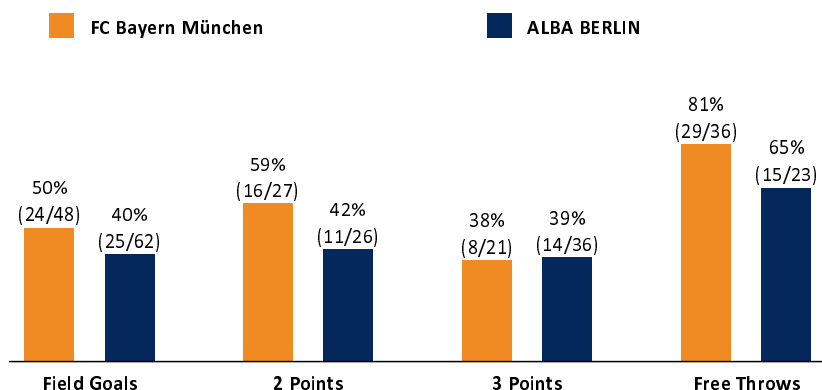

FC Bayern München

85 : 79

ALBA BERLIN

Referee: PANTHER Anne
Umpires: MATIP Martin / BITTNER Steve
Commissioner: SCHENCKING Albert

München, Audi Dome (6.500 Plätze), SO 16 MAI 2021, 15:00, Game-ID: 25922

Scoreboard table showing quarter scores (Q1-Q4) for FCB and BER.

Summary statistics table comparing FCB and BER across metrics like Rebounds, Assists, Fouls, Turnovers, Steals, Points in the Paint, Second Chance Points, Fast Break Points, Biggest Lead, Biggest Scoring Run, Lead Changes, and Times Tied.