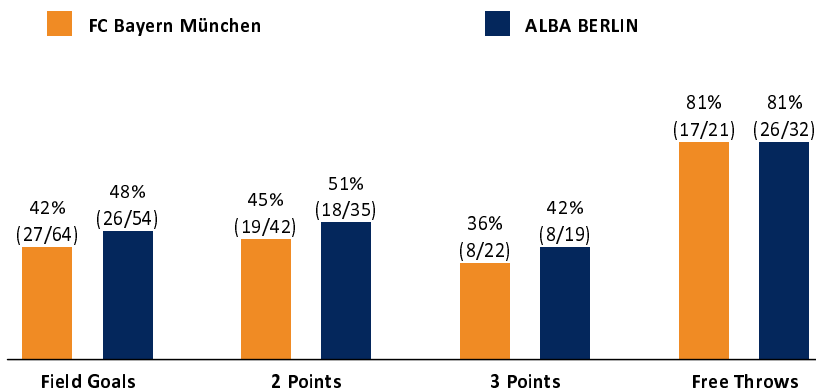

BER - ALBA BERLIN (Coach: GARCIA RENESES Alejandro)

No.	Name	Min	PTS	2 Points	3 Points	Field Goals	Free Throws	OR	DR	TR	AS	ST	TO	BS	SB	PF	FD	EFF	+/-	
*0	LO Maodo	16:57	4	2/3 (67%)	0/1 (0%)	2/4 (50%)			2	2			3		1	1	2	1	0	
5	GIFFEY Niels	23:57	3	1/1 (100%)	0/2 (0%)	1/3 (33%)	1/1 (100%)	2	1	3	1		3			3	1	2	2	
6	DELOW Malte	13:55	2	1/1 (100%)		1/1 (100%)			1	1	2					3	1	5	-4	
*8	ERIKSSON Marcus	28:24	15	4/5 (80%)	1/3 (33%)	5/8 (63%)	4/4 (100%)		1	1	1					2	2	14	8	
10	SCHNEIDER Tim	12:52	5	1/1 (100%)	1/1 (100%)	2/2 (100%)			2	2	1		1			3	1	7	-2	
11	BRENNEKE Lorenz	DNP																		
*20	FONTECCHIO Simone	17:33	11	1/2 (50%)	1/3 (33%)	2/5 (40%)	6/8 (75%)	1	2	3	1		1			4	4	9	5	
*21	KOUMADJE Christ	15:11	6	2/4 (50%)		2/4 (50%)	2/3 (67%)	3	4	7				1	1		3	11	-4	
32	THIEMANN Johannes	DNP																		
33	GRANGER Jayson	24:25	29	3/7 (43%)	5/8 (63%)	8/15 (53%)	8/10 (80%)	1	2	3	3		1			2	7	25	8	
*43	SIKMA Luke	25:39	5	1/6 (17%)	0/1 (0%)	1/7 (14%)	3/4 (75%)	1	4	5	2	1			2	4	4	6	9	
50	LAMMERS Ben	21:07	6	2/5 (40%)		2/5 (40%)	2/2 (100%)	1	2	3	3		1	2		4	1	10	13	
Team / Coach								1	2	3		2					1			
Totals			200:00	86	18/35 (51%)	8/19 (42%)	26/54 (48%)	26/32 (81%)	10	23	33	14	1	12	3	4	26	26	91	7

FCB	BER
15 / 18 / 33	10 / 23 / 33
15	14
29	26
26	26
10	12
4	1
28	24
11	7
8	7
0 (:)	16 (13:29)
9-0 (22:29)	7-0 (3:13)
	Lead Changes: 0
	Times Tied: 0

EASYCREDIT-BBL.DE

Alle offiziellen Statistiken der easyCredit BBL, Daten, Rekorde uvm. gibt es auf easyCredit-BBL.de! News, Stats, Tabelle und Spielplan für unterwegs: Kostenfrei für iOS und Android in der offiziellen Liga-App!

MAGENTA SPORT

Keinen Korb mehr verpassen - Alle Spiele der easyCredit BBL und des MagentaSport BBL Pokals LIVE und in HD! Das größte Basketball-Angebot Deutschlands zuhause und mobil! www.MagentaSport.de

LEGEND
Min Minutes Played   DR Defensive Rebounds   AS Assists   BS Blocked Shots   PF Fouls   +/- Plus-Minus-Rating
DNP Did Not Play   OR Offensive Rebounds   ST Steals   SB Shots Blocked   FD Fouls Drawn   * Starters
PTS Points   TR Total Rebounds   TO Turnovers   EFF Efficiency = ((PTS + TR + AS + ST + BS) - ((FGA - FGM) + (FTA - FTM) + TO))