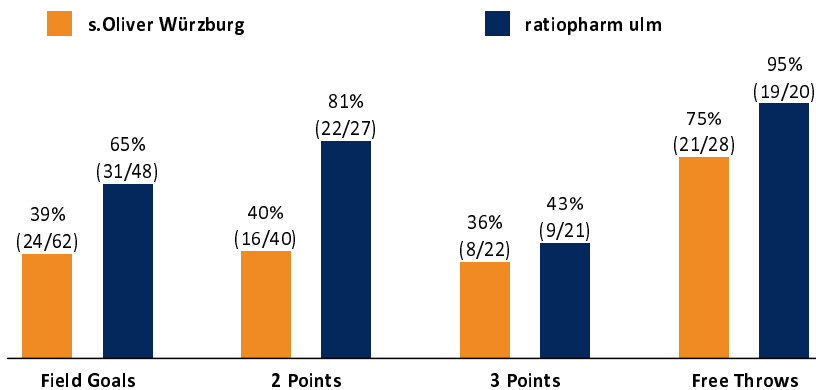

s.Oliver Würzburg

77 : 90

ratiopharm ulm

Referee: PANTHER Anne
Umpires: HACK Joe / BOHN Andreas
Commissioner: GINTSCHEL Winfried

Würzburg, s.Oliver Arena (3.140 Plätze), SA 7 NOV 2020, 20:30, Game-ID: 25494

Scoreboard table showing Q1, Q2, Q3, Q4 scores for WUE and ULM.

WUE - s.Oliver Würzburg (Coach: WUCHERER Denis)

Main player statistics table for WUE, including columns for No., Name, Min, PTS, 2 Points, 3 Points, Field Goals, Free Throws, and various advanced stats.

ULM - ratiopharm ulm (Coach: LAKOVIC Jaka)

Main player statistics table for ULM, including columns for No., Name, Min, PTS, 2 Points, 3 Points, Field Goals, Free Throws, and various advanced stats.

Summary table comparing WUE and ULM across various categories like Rebounds, Assists, Fouls, Turnovers, Steals, Points in the Paint, etc.

EASycREDIT-BBL.DE

Alle offiziellen Statistiken der easyCredit BBL, Daten, Rekorde uvm. gibt es auf easyCredit-BBL.de! News, Stats, Tabelle und Spielplan für unterwegs: Kostenlos für iOS und Android in der offiziellen Liga-App!

MAGENTA SPORT

Keinen Korb mehr verpassen - Alle Spiele der easyCredit BBL und des MagentaSport BBL Pokals LIVE und in HD! Das größte Basketball-Angebot Deutschlands zuhause und mobil! www.MagentaSport.de

LEGEND: Min Minutes Played, DR Defensive Rebounds, AS Assists, BS Blocked Shots, PF Fouls, +/- Plus-Minus-Rating, DNP Did Not Play, OR Offensive Rebounds, ST Steals, SB Shots Blocked, FD Fouls Drawn, * Starters, PTS Points, TR Total Rebounds, TO Turnovers, EFF Efficiency = ((PTS + TR + AS + ST + BS) - ((FGA - FGM) + (FTA - FTM) + TO))