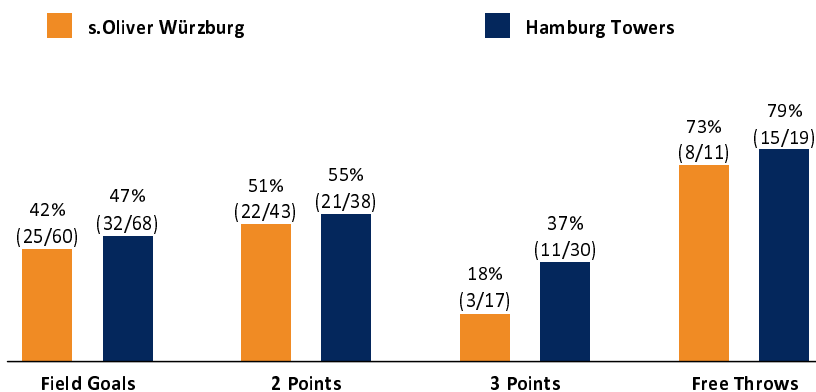

s.Oliver Würzburg

61 : 90

Hamburg Towers

Referee: REITER Moritz
Umpires: FRITZ Clemens / REY Danjana
Commissioner: LAUPRECHT Claus

Würzburg, s.Oliver Arena (3.140 Plätze), SO 22 NOV 2020, 15:00, Game-ID: 25514

Scoreboard table showing Q1, Q2, Q3, Q4 scores for WUE and HAM.

WUE - s.Oliver Würzburg (Coach: WUCHERER Denis)

Main player statistics table for WUE, including columns for No., Name, Min, PTS, 2 Points, 3 Points, Field Goals, Free Throws, and various rebound/assist metrics.

HAM - Hamburg Towers (Coach: CALLES Pedro)

Main player statistics table for HAM, including columns for No., Name, Min, PTS, 2 Points, 3 Points, Field Goals, Free Throws, and various rebound/assist metrics.

Summary table comparing WUE and HAM on various metrics like Rebounds, Assists, Fouls, Turnovers, Steals, Points in the Paint, etc.

EASycREDIT-BBL.DE

Alle offiziellen Statistiken der easyCredit BBL, Daten, Rekorde uvm. gibt es auf easyCredit-BBL.de! News, Stats, Tabelle und Spielplan für unterwegs: Kostenfrei für iOS und Android in der offiziellen Liga-App!

MAGENTA SPORT

Keinen Korb mehr verpassen - Alle Spiele der easyCredit BBL und des MagentaSport BBL Pokals LIVE und in HD! Das größte Basketball-Angebot Deutschlands zuhause und mobil! www.MagentaSport.de

LEGEND: Min Minutes Played, DR Defensive Rebounds, AS Assists, BS Blocked Shots, PF Fouls, +/- Plus-Minus-Rating, DNP Did Not Play, OR Offensive Rebounds, ST Steals, SB Shots Blocked, FD Fouls Drawn, * Starters, PTS Points, TR Total Rebounds, TO Turnovers, EFF Efficiency = ((PTS + TR + AS + ST + BS) - ((FGA - FGM) + (FTA - FTM) + TO))